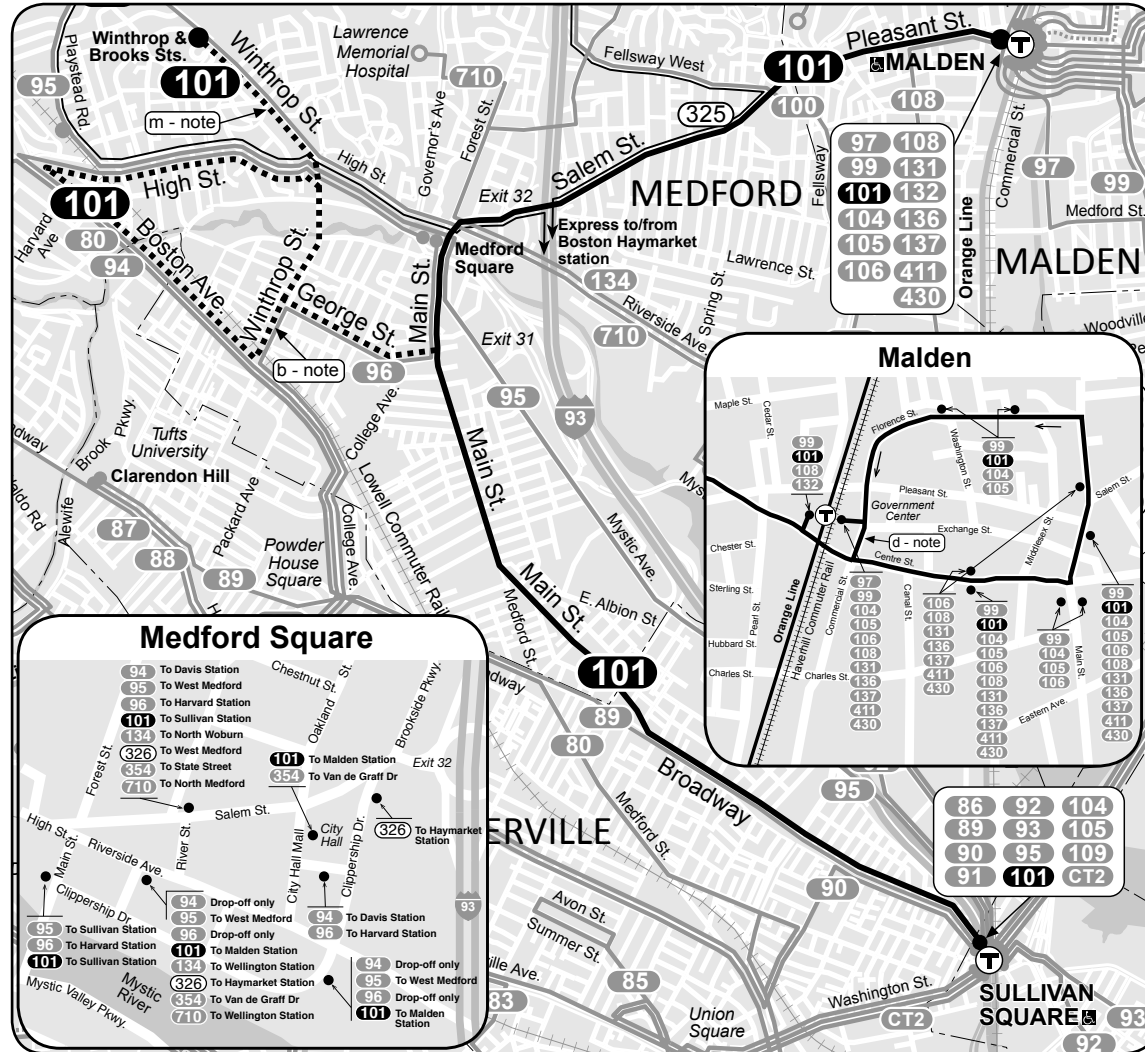

Route 101 Malden Center Station - Sullivan Square Station

101

Winter December 31, 2017 - March 31, 2018

Malden Center Station - Sullivan Square Station

Serving

- Stevens Square
- Medford Square
- Main Street, Somerville
- Winter Hill
- Broadway
- Orange Line
- Haverhill Commuter Rail

a - To Salem Street (City Hall Mall)
b - Leaves from Winthrop and Brooks Streets
c - From Salem Street (City Hall Mall)
d - Via Malden Square
f - To/from Fellsway Bus Garage
m- Leaves from Main and Henry Streets to Winthrop and Brooks Streets.
s - Does NOT run during school vacation
w - Waits for last train to arrive at Sullivan Station.

Route 101
Malden Station-Sullivan Station

101 Sunday					
Inbound			Outbound		
Leave Malden Station	Arrive Medford Square	Arrive Sullivan Station	Leave Sullivan Station	Arrive Medford Square	Arrive Malden Station
f 5:50A	5:52A	6:07A	f 6:30A	6:41A
f 6:50	6:54	7:08	f 7:30	7:41
f 7:50	7:54	8:09	d 8:25	8:37	8:56A
9:00	9:07	9:25	d 9:35	9:47	10:06
10:10	10:18	10:36	d 10:45	10:59	11:20
11:20	11:29	11:48	d 11:55	12:09P	12:28P
12:30P	12:38P	12:56P	d 1:05P	1:19P	1:38P
1:40	1:48	2:06	d 2:15	2:29	2:48
2:50	2:58	3:16	d 3:25	3:40	3:58
4:00	4:08	4:26	d 4:35	4:51	5:08
5:10	5:18	5:36	d 5:45	6:00	6:16
6:20	6:28	6:46	d 6:55	7:08	7:25
7:30	7:38	7:53	d 8:05	8:18	8:35
8:40	8:47	9:02	d 9:15	9:27	9:43
9:50	9:57	10:11	d 10:25	10:37	10:50
10:55	11:02	11:15	d 11:30	11:42	11:55
12:00M	12:05A	12:15A	d 12:30A	12:42A	12:55A