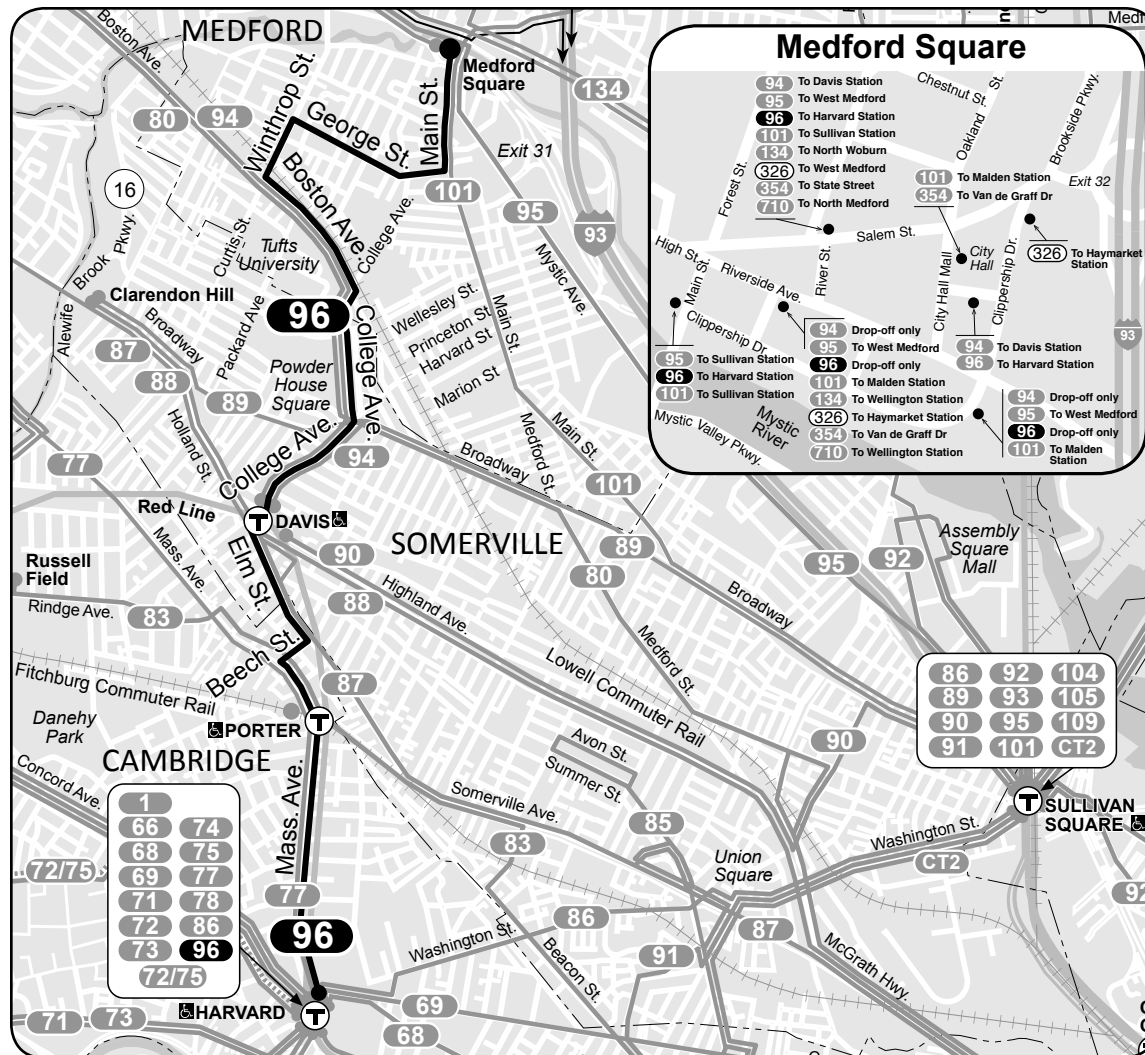

Route 96 Medford Square - Harvard Station

96

Winter December 31, 2017 - March 31, 2018

Medford Square- Harvard Station

Serving

- Tufts University
- Powder House Square
- Davis Square Station
- Porter Square Station
- Harvard University
- Eliot Street
- Red Line
- Fitchburg Commuter Rail

*Harvard Station: buses depart upper busway.
NOTE: For additional service between Medford Square and Davis Square please refer to Route 94 schedule card.

All buses are accessible to persons with disabilities

Route 96 Medford Square-Harvard Station

96 Sunday					
Inbound			Outbound		
Leave Medford Sq. via George St.	Arrive Davis Sq.	Arrive Harvard Station	Leave* Harvard Sta. via George St.	Arrive Davis Sq.	Arrive Medford Square
6:05A	6:13A	6:23A	6:30A	6:33A	6:46A
6:55	7:03	7:13	7:20	7:23	7:36
7:45	7:53	8:03	8:10	8:13	8:26
8:35	8:43	8:55	9:00	9:06	9:21
9:25	9:34	9:47	9:55	10:02	10:15
10:25	10:36	10:50	10:55	11:05	11:20
11:25	11:37	11:52			
12:35P	12:47P	1:02P	12:00N	12:11P	12:26P
1:45	1:57	2:11	1:10P	1:21	1:36
2:55	3:06	3:19	2:20	2:31	2:46
4:05	4:16	4:29	3:30	3:41	3:56
5:15	5:26	5:39	4:40	4:52	5:08
6:25	6:35	6:48	5:50	6:02	6:18
7:25	7:34	7:46	6:50	7:02	7:18
8:25	8:34	8:45	7:50	7:59	8:12
9:25	9:32	9:43	8:55	9:04	9:17
10:25	10:32	10:43	9:55	10:04	10:16
11:25	11:31	11:42	10:55	11:03	11:15
12:30A	12:36A	12:47A	11:55	12:02A	12:13A
			w 1:00A	1:05	1:15