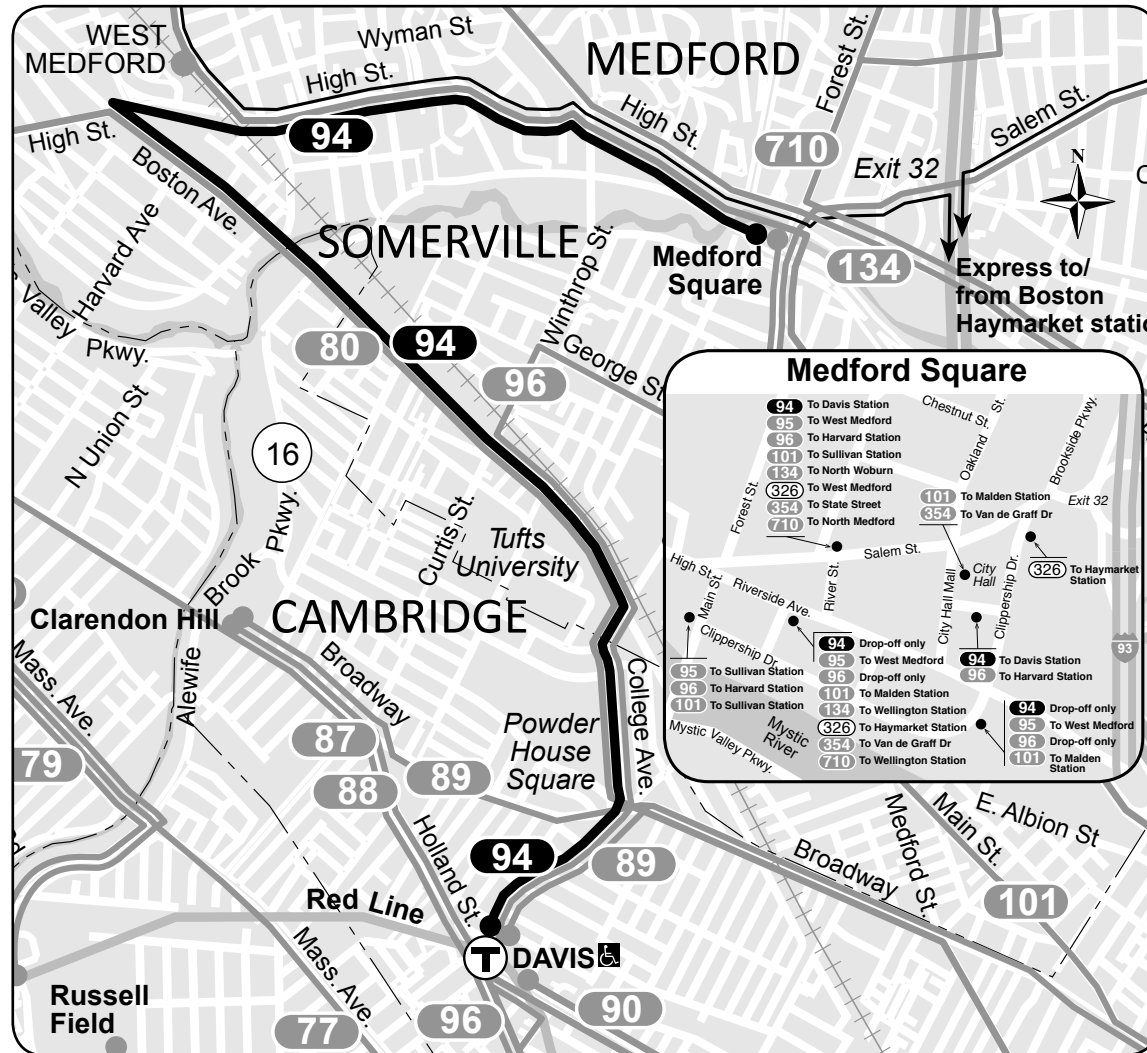

Route 94 Medford Square - Davis Square Station

94

Winter December 31, 2017 - March 31, 2018

Medford Square- Davis Square Station

Serving

- Medford City Hall
- Winthrop Circle
- West Medford
- Medford Hillside
- Tufts University
- Powder House Square
- Red Line