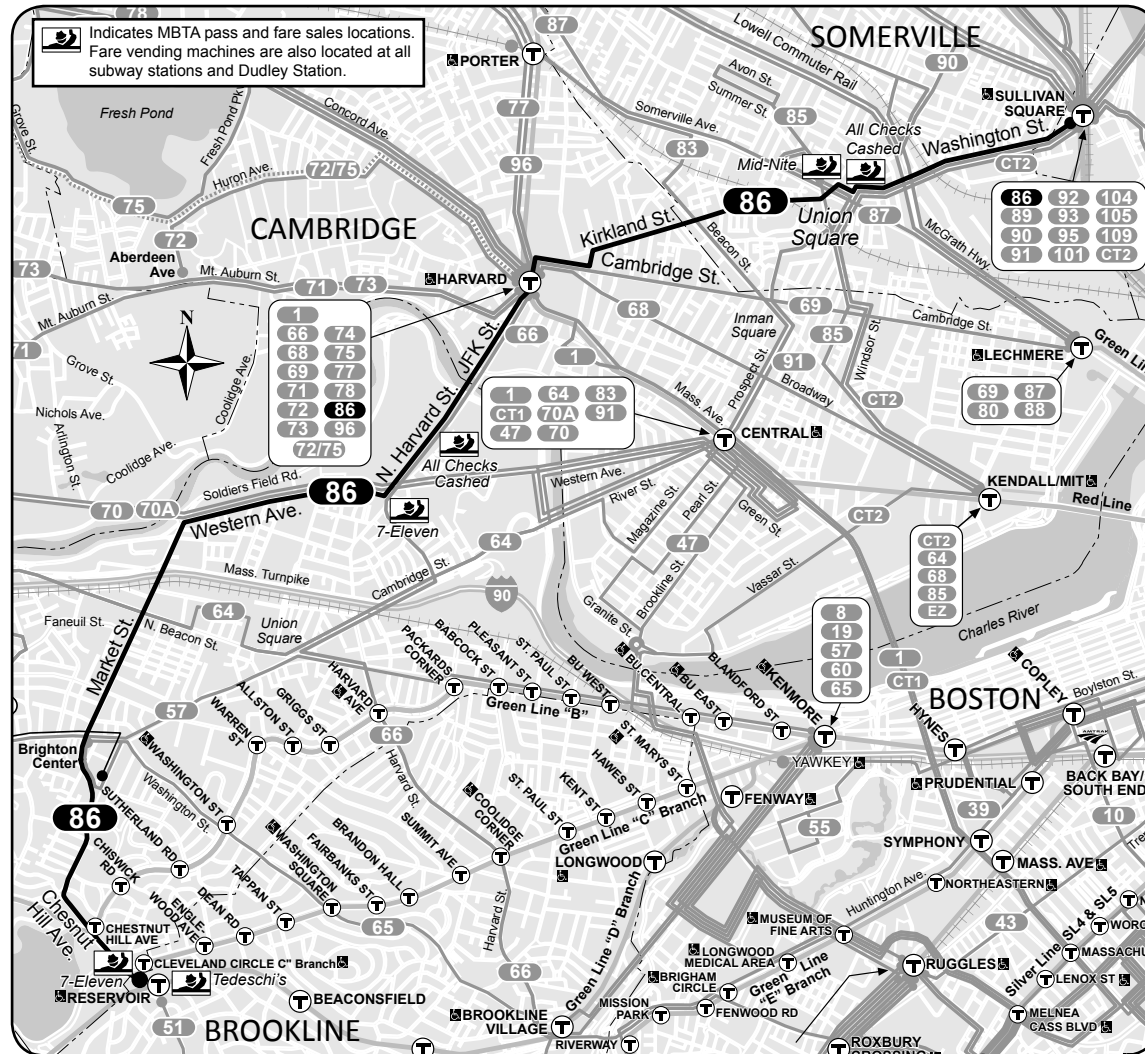

Route 86 Sullivan Square Station - Reservoir Station (Cleveland Circle)

schedule change

86

Winter December 31, 2017 - March 31, 2018

Sullivan Square Station- Reservoir Station (Cleveland Circle)

Serving

- Union Square, Somerville
- Harvard Square & Station
- Brighton Center
- St. Elizabeth's Medical Center
- Red Line
- Orange Line
- Green Line

Harvard Square: board buses to Sullivan Station in Harvard Station upper busway. Board buses to Reservoir on Massachusetts Avenue at Garden Street (Dawes Island) or on Eliot Street at Bennett Street.

**Route 86
Sullivan Station-
Reservoir Station (Cleveland Circle)**