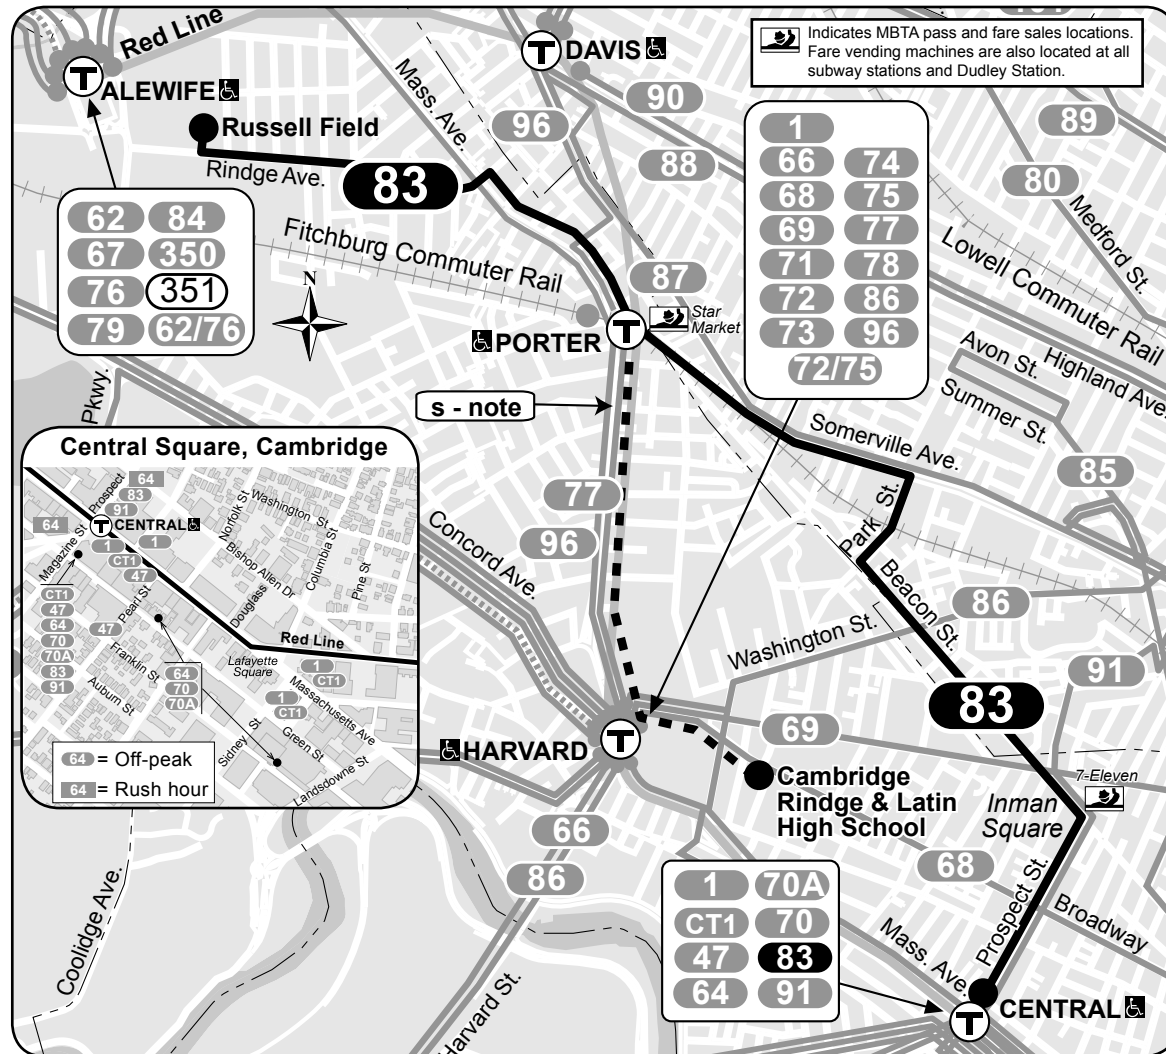

## Route 83 Rindge Avenue - Central Square, Cambridge

# 83

Winter December 31, 2017 - March 31, 2018

## Rindge Avenue - Central Square, Cambridge

### Serving

- Porter Square Station
- Inman Square
- Red Line
- Fitchburg Commuter Rail

**T** Massachusetts Bay Transportation Authority **massDOT**  
Massachusetts Department of Transportation

Information 617-222-3200 • 1-800-392-6100  
(TTY) 617-222-5146 • www.mbta.com