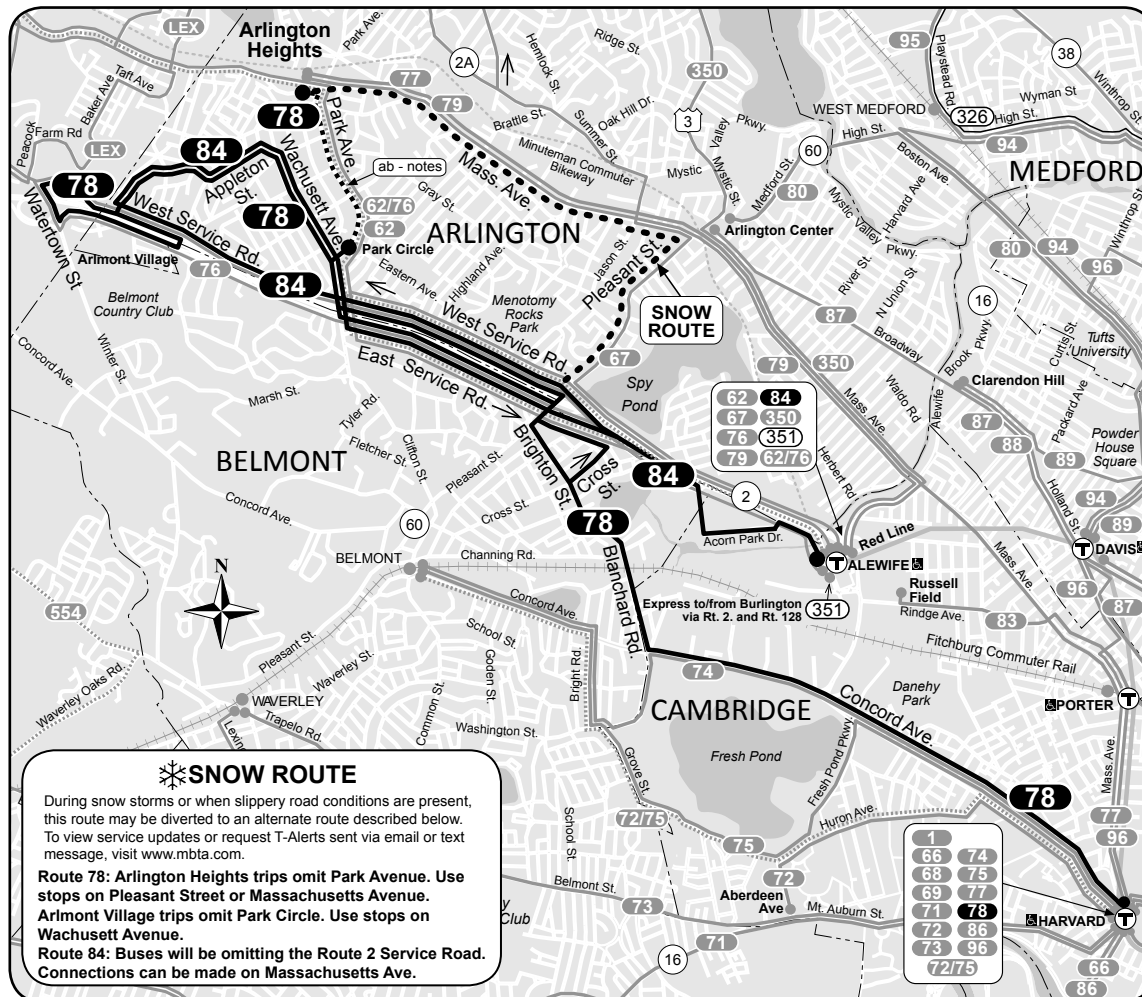

Route 78 Arlmont Village - Harvard Station
Route 84 Arlmont Village - Alewife Station

78•84

Winter December 31, 2017 - March 31, 2018

78 Arlmont Village-Harvard Station
84 Arlmont Village-Alewife Station

78 Weekday					
Inbound			Outbound		
Leave Arlmont Village	Arrive Pleasant Street	Arrive Harvard Station	Leave Harvard Station Upper Busway	Arrive Pleasant Street	Arrive Arlmont Village
5:42A	5:50A	6:06A	5:55A	6:08A	6:20A
6:07	6:15	6:32	6:20	6:33	6:45
6:32	6:41	7:03	b 6:40	6:54	7:01
6:55	7:04	7:28	b 7:10	7:24	7:32
a 7:10	7:16	7:51	b 7:35	7:52	8:00
a 7:39	7:45	8:20	b 8:00	8:17	8:25
a 8:08	8:14	8:49	8:25	8:42	8:55
a 8:37	8:43	9:18	9:00	9:14	9:26
9:02	9:11	9:34	9:40	9:54	10:06
9:35	9:42	10:03	10:10	10:24	10:36
10:10	10:17	10:36	10:45	10:59	11:11
10:45	10:52	11:11	11:20	11:34	11:46
11:20	11:27	11:46	11:55	12:09P	12:21P
11:55	12:02P	12:21P			
			12:30P	12:44P	12:56P
12:30P	12:37P	12:56P	1:05	1:19	1:31
1:05	1:12	1:31	1:40	1:54	2:08
1:40	1:47	2:06	2:15	2:33	2:47
2:15	2:22	2:41	2:50	3:08	3:22
2:50	2:57	3:18	3:25	3:46	4:00
3:25	3:32	3:52	b 4:00	4:19	4:31
4:05	4:12	4:32	b 4:25	4:46	4:58
a 4:40	4:46	5:09	b 4:50	5:11	5:23
a 5:05	5:11	5:34	b 5:15	5:37	5:51
a 5:30	5:36	5:59	b 5:40	6:02	6:16
a 6:00	6:05	6:28	b 6:05	6:26	6:39
6:18	6:26	6:48	6:35	6:53	7:07
a 6:25	6:30	6:49	6:55	7:13	7:27
a 6:45	6:50	7:07	7:25	7:41	7:53
7:15	7:22	7:40	7:55	8:09	8:21
8:05	8:11	8:25	8:30	8:43	8:55
9:05	9:11	9:25	9:30	9:43	9:55
10:05	10:11	10:25	10:30	10:43	10:55
11:05	11:11	11:25	11:30	11:41	11:53
12:05A	12:11A	12:25A	12:30A	12:41A	12:53A

No Route 84 service on weekends.
NOTE: Buses arrive at Park Circle approximately 4 minutes after leaving Arlmont Village

Route 78 & 84 Arlmont Village-Harvard Station or Alewife Station

All buses are accessible to persons with disabilities