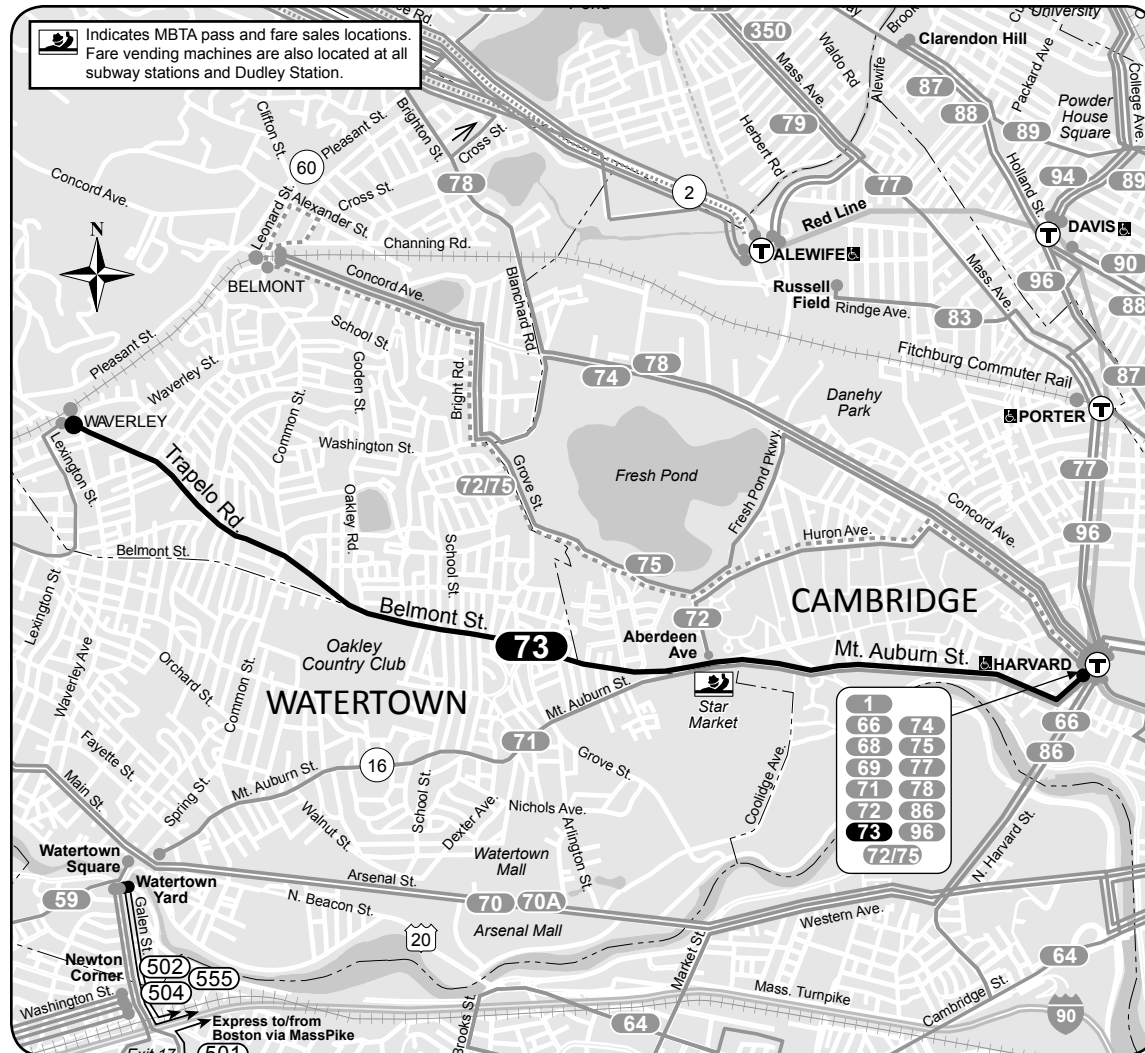

## Route 73 Waverley Square - Harvard Station

# 73

Winter December 31, 2017 - March 31, 2018

## Waverley Square - Harvard Station

### Serving

- Mount Auburn Hospital
- Cushing Square
- Harvard University
- Red Line
- Fitchburg Commuter Rail

**T** Massachusetts Bay Transportation Authority **massDOT**  
Massachusetts Department of Transportation