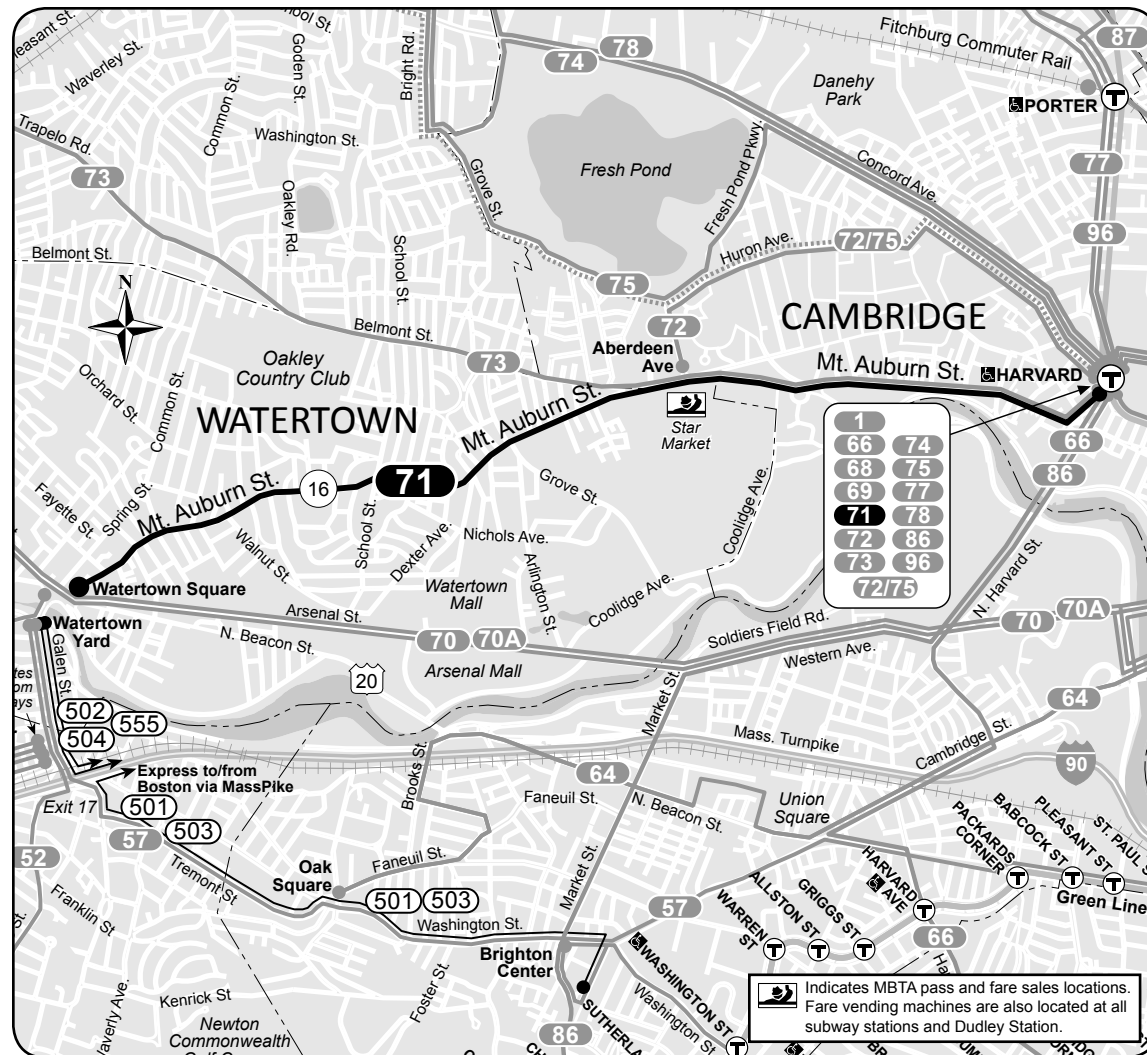

Route 71 Watertown Square - Harvard Station

71

Winter December 31, 2017 - March 31, 2018

Watertown Square- Harvard Station

Serving

- Mount Auburn Hospital
- Harvard University
- Red Line

T Massachusetts Bay Transportation Authority **massDOT**
 Massachusetts Department of Transportation