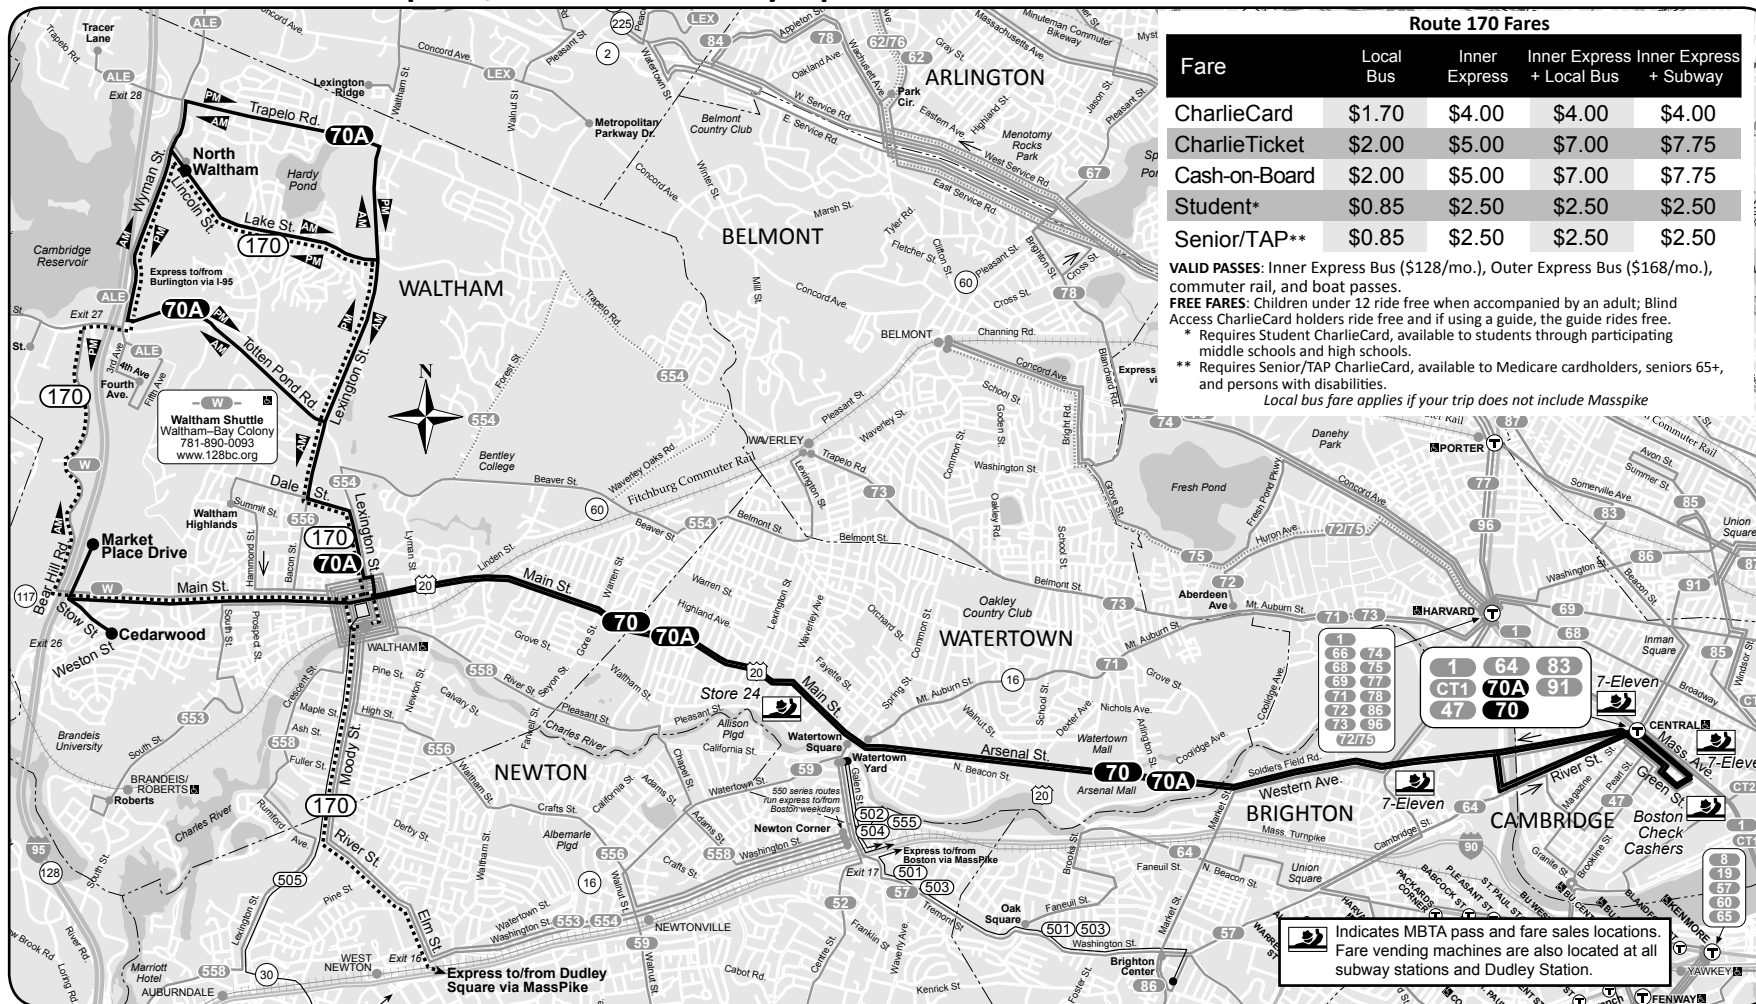

Route 70 Cedarwood, Market Place Drive, or Central Square, Waltham - University Park
Route 70A North Waltham - University Park
Route 170 Central Square, Waltham - Dudley Square

70/70A•170

Winter December 31, 2017 - March 31, 2018

70 Cedarwood, Market Place Drive, or Central Square, Waltham-University Park
70A North Waltham-University Park
170 Central Square, Waltham-Dudley Sq.

Serving

- Central Square, Waltham
- Watertown & Arsenal Malls
- Watertown Square
- 1265 Main Shopping Center, Waltham
- Red Line
- Fitchburg Commuter Rail

Route 70A indicated by shaded areas. Running time from Central Square and University Park is approximately 2 minutes.

- a - Central Square, Cambridge - Watertown Square.
b - To/From Central Square, Waltham - Central Square, Cambridge
e - To/From Central Square, Waltham - University Park
g - AM routing - serves Totten Pond Road & Wyman Street outbound, and Smith Street & Trapelo Road inbound
h - PM routing - serves Smith Street Inbound
m - To/From 1265 Main Shopping Center (Market Place Dr.), Waltham.
w - Waits for last train to arrive at Central Square Station.

Table titled 'Route 70/70A' showing Inbound and Outbound schedules. Columns include Central Sq. Waltham, Inbound (Leave Back Bay, Arrive Dudley Station), Outbound (Leave Dudley Station, Arrive Back Bay), Central Sq. Waltham, and Arrival times.