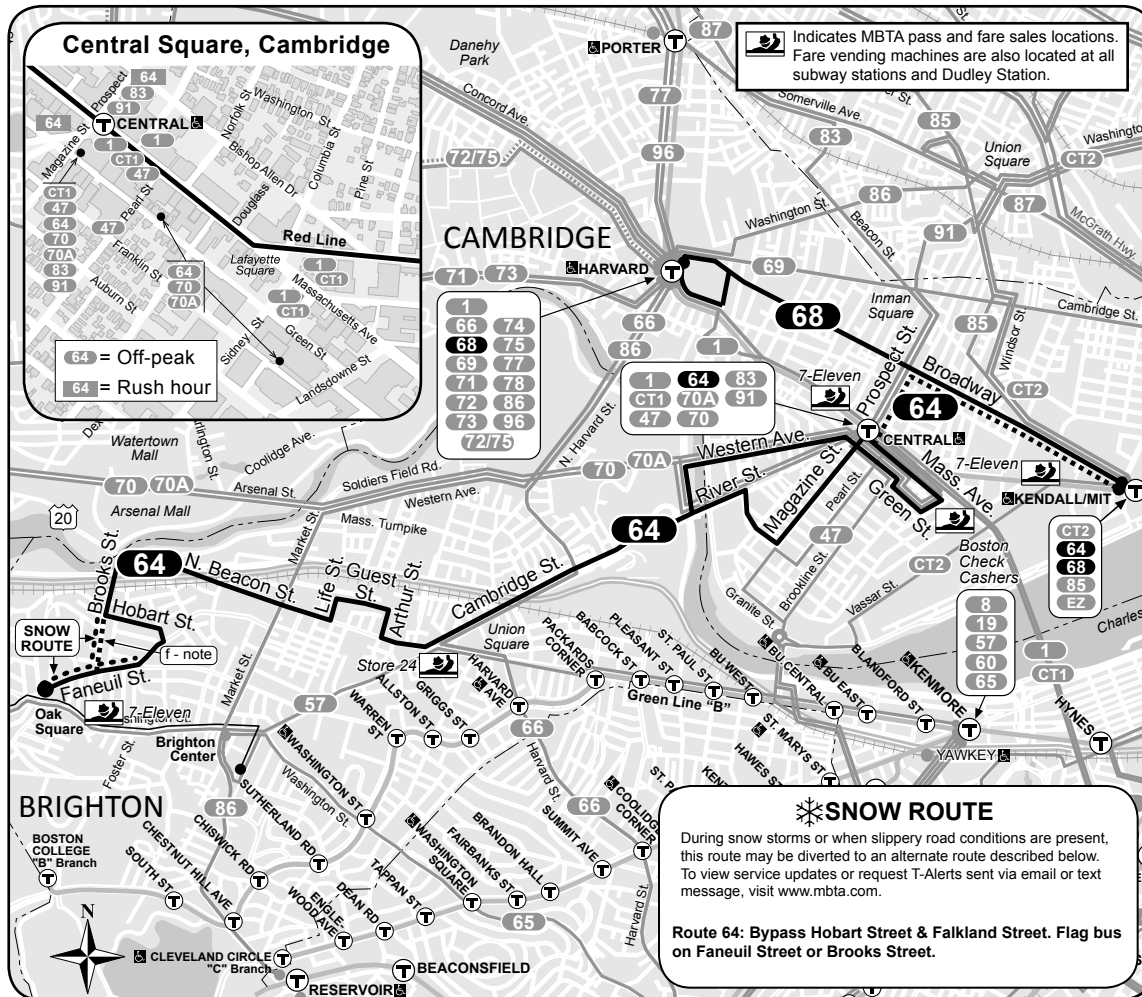

Route 64 Oak Square - University Park or Kendall/MIT
Route 68 Harvard Square - Kendall/MIT

64•68

Winter December 31, 2017 - March 31, 2018

64 Oak Square-University Park or Kendall/MIT
68 Harvard Square-Kendall/MIT

Serving

- Central Square, Cambridge
- Union Square, Allston
- Harvard University
- Red Line

Massachusetts Bay Transportation Authority *massDOT*
 Massachusetts Department of Transportation

Information 617-222-3200 • 1-800-392-6100
 (TTY) 617-222-5146 • www.mbta.com