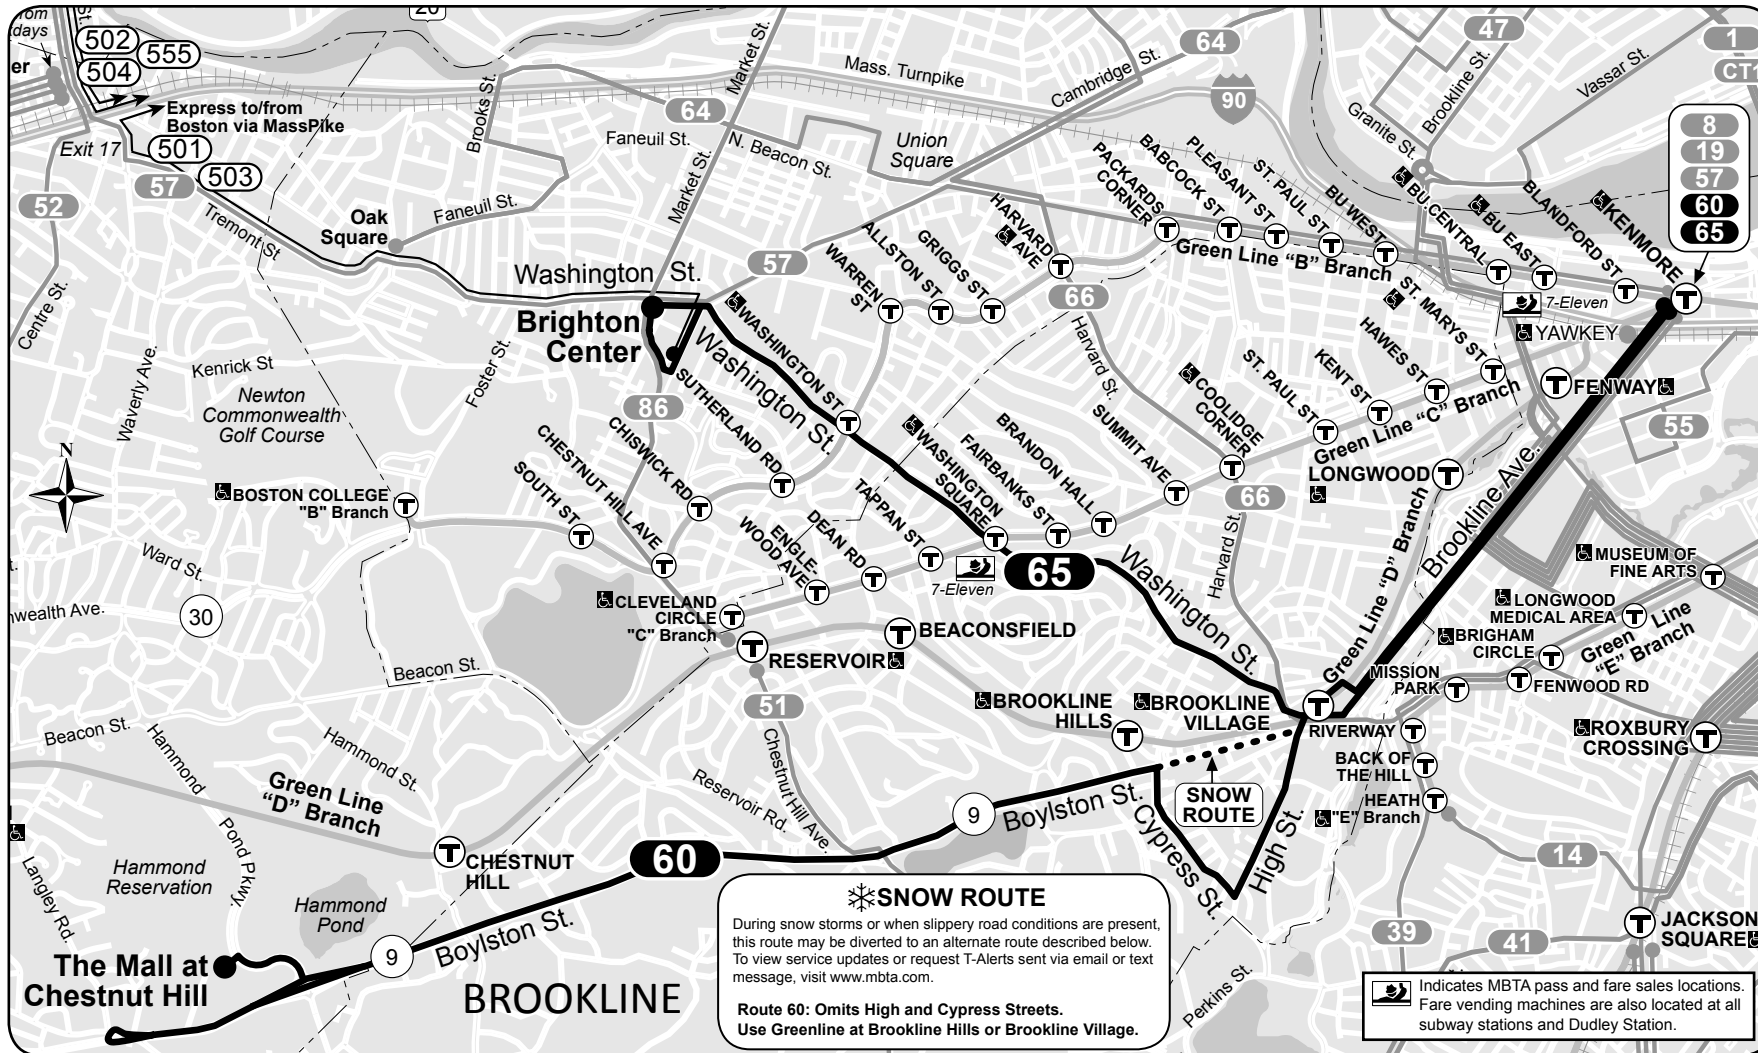

Route 60 Chestnut Hill - Kenmore Station
Route 65 Brighton Center - Kenmore Station

60•65

Winter December 31, 2017 - March 31, 2018

60 Chestnut Hill-Kenmore Station
65 Brighton Center-Kenmore Station

Serving

- The Mall at Chestnut Hill
- St. Elizabeth's Medical Center
- Brookline Village
- Longwood Medical Area
- Beth Israel Deaconess Medical Center
- Fenway Park
- Green Line

Massachusetts Bay Transportation Authority *massDOT*
 Massachusetts Department of Transportation

**Route 60
Chestnut Hill-Kenmore Station**

**Route 65
Brighton Center-Kenmore Station**

**No Route 65
service on Sunday**

All buses are accessible to persons with disabilities

Fare	Local Bus	Bus + Bus	Rapid Transit	Bus + Rapid Transit
CharlieCard	\$1.70	\$1.70	\$2.25	\$2.25
CharlieTicket	\$2.00	\$2.00	\$2.75	\$4.75
Cash-on-Board	\$2.00	\$4.00	\$2.75	\$4.75
Student*	\$0.85	\$0.85	\$1.10	\$1.10
Senior/TAP**	\$0.85	\$0.85	\$1.10	\$1.10

65

Saturday

Inbound			Outbound		
Leave Brighton Center	Arrive Brookline Village	Arrive Kenmore Station	Leave Kenmore Station	Arrive Brookline Village	Arrive Brighton Center
6:45A	6:54A	7:03A	7:15A	7:23A	7:37A
7:45	7:54	8:03	8:15	8:23	8:36
8:45	8:55	9:04	9:15	9:23	9:36
9:45	9:57	10:05	10:15	10:23	10:36
10:45	10:56	11:05	11:15	11:23	11:37
11:45	11:57	12:06P			
12:45P	12:57P	1:06P	1:15	1:26	1:44
1:45	1:57	2:08	2:15	2:26	2:44
2:45	2:57	3:08	3:15	3:24	3:42
3:45	3:58	4:07	4:15	4:24	4:42
4:45	4:58	5:09	5:15	5:24	5:39
5:45	5:58	6:08	6:15	6:26</	