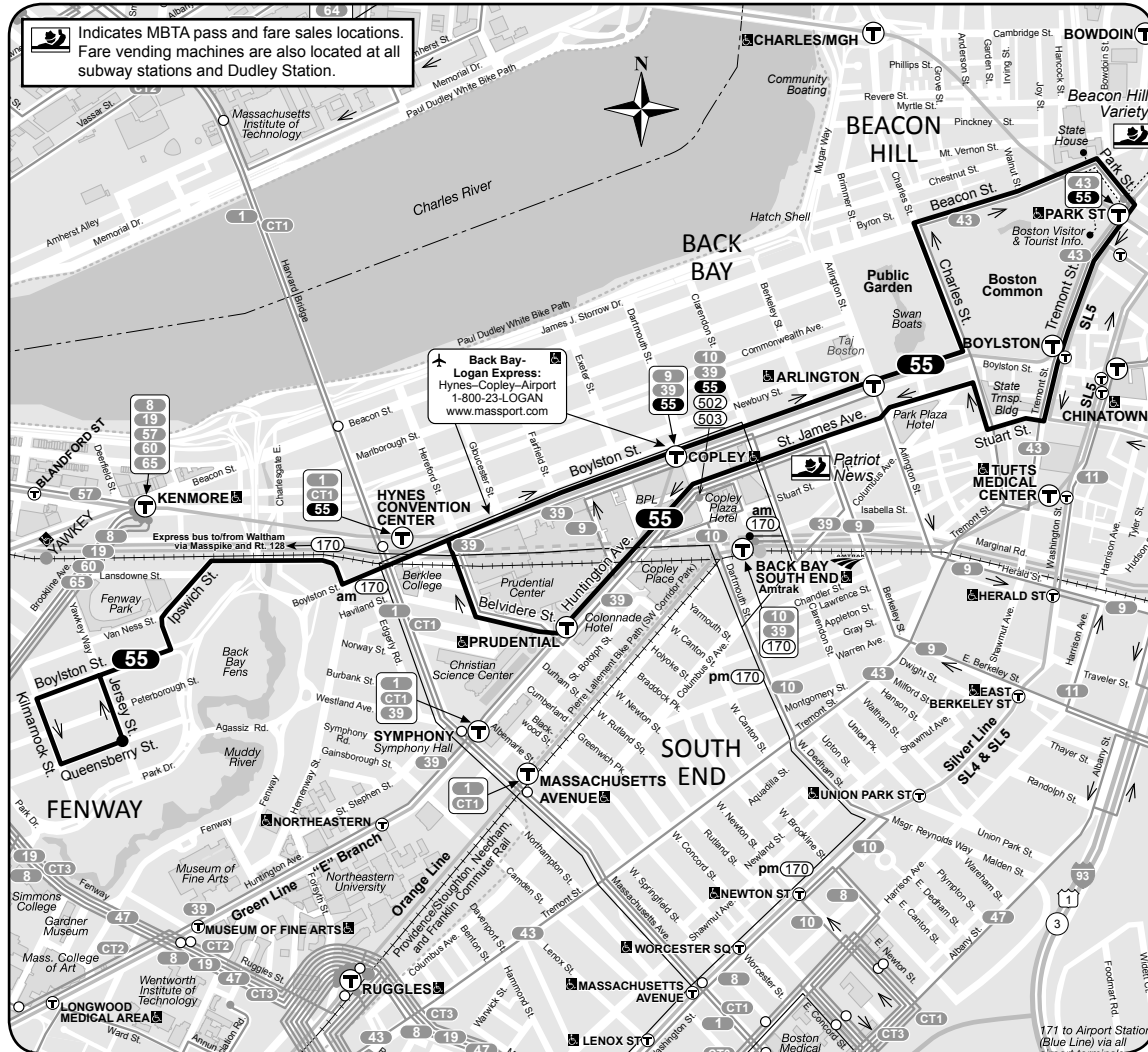

Route 55 Jersey & Queensberry Sts. - Copley Sq. or Park & Tremont Sts.