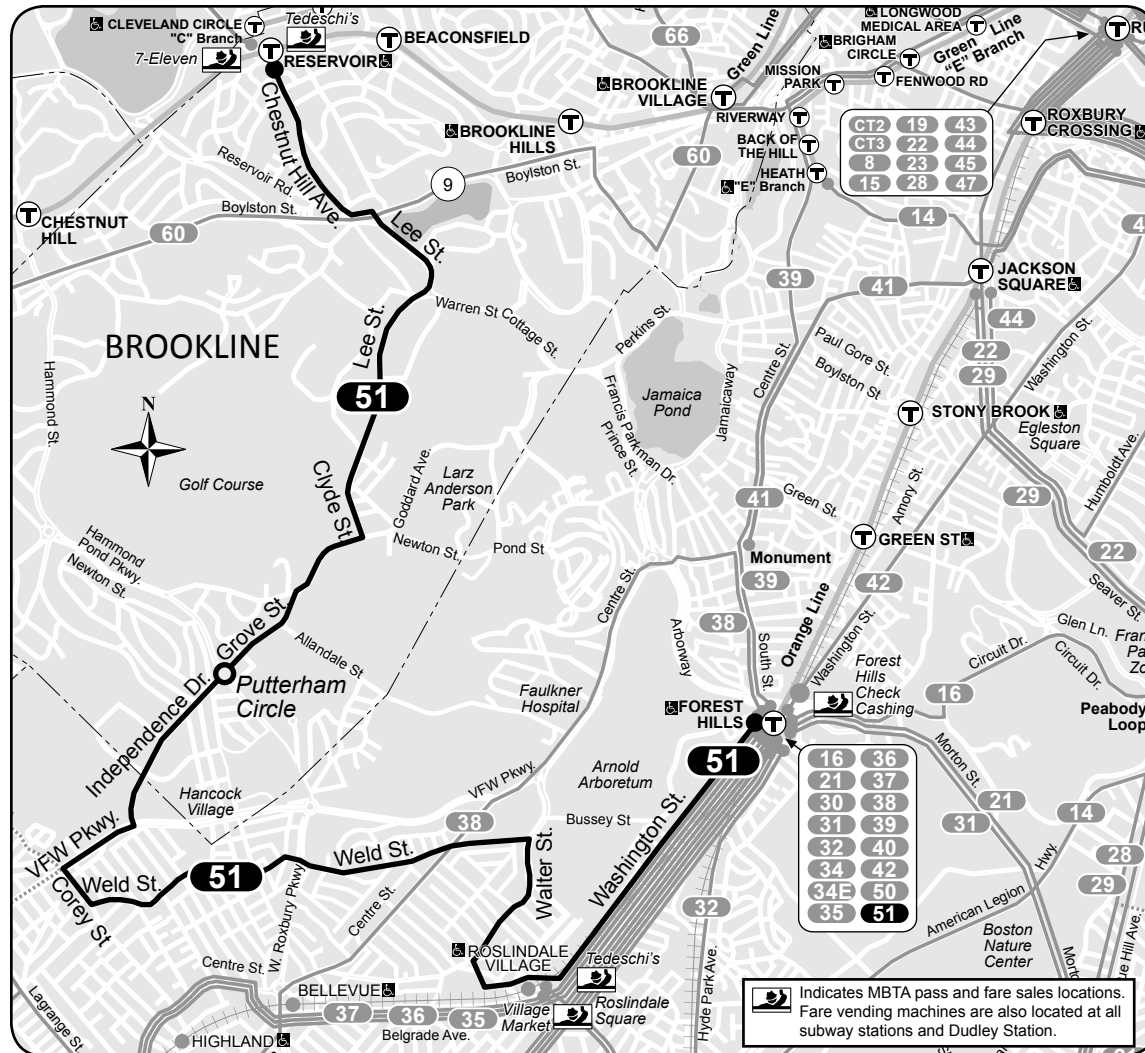

## Route 51 Reservoir (Cleveland Circle) - Forest Hills Station

## Reservoir (Cleveland Cir.)- Forest Hills Station

### Serving

- Roslindale Square
- Hancock Village
- Orange Line
- Green Line
- Needham Commuter Rail

 Massachusetts Bay Transportation Authority **massDOT**  
 Massachusetts Department of Transportation

g - Leaves from Greenough Street at Tappan Steet via Putterham Circle and Newton Street at Arlington Road.  
s - Does NOT run during school vacation  
u - To/from Union Square, Allston

51 Saturday					
Inbound			Outbound		
Leave Reservoir Station	Arrive Roslindale Square	Arrive Forest Hills Station	Leave Forest Hills Upper Busway	Arrive Roslindale Square	Arrive Reservoir Station
6:47A	7:06A	7:10A	6:15A	6:18A	6:38A
7:47	8:08	8:12	7:15	7:18	7:40
8:47	9:08	9:12	8:15	8:18	8:41
9:52	10:14	10:19	9:20	9:24	9:46
10:57	11:20	11:25	10:25	10:30	10:53
			11:30	11:35	11:58
12:02P	12:25P	12:30P			
1:07	1:30	1:35	12:35P	12:40P	1:04P
2:12	2:34	2:39	1:40	1:44	2:07
3:17	3:39	3:44	2:45	2:49	3:12
4:22	4:44	4:49	3:50	3:54	4:17
5:27	5:49	5:54	4:55	4:59	5:21
6:32	6:54	6:59	6:00	6:04	6:26
7:37	7:59	8:02	7:05	7:09	7:31
8:42	9:01	9:06	8:10	8:14	8:35
9:45	10:04	10:09	9:15	9:19	9:40