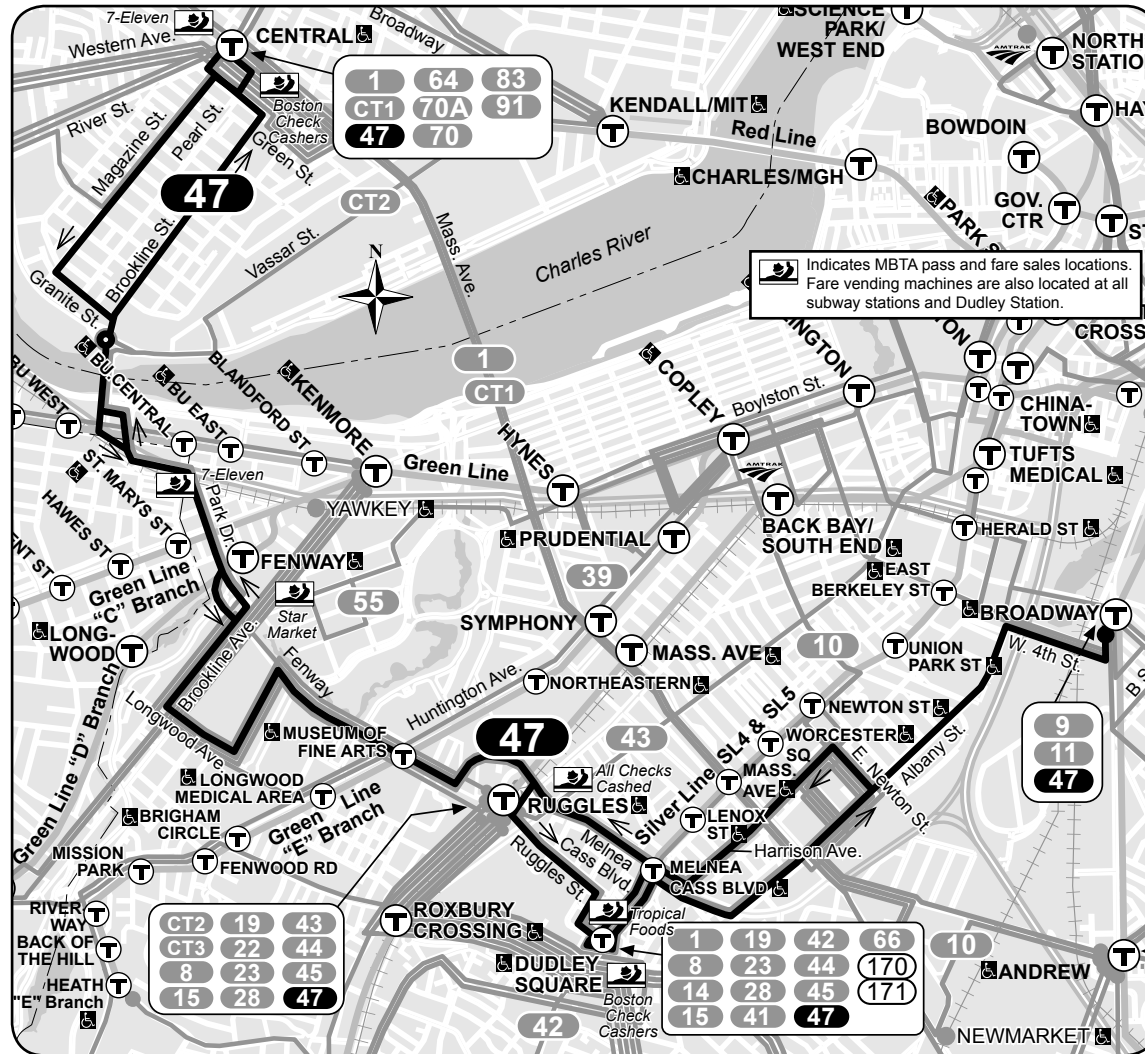

## Route 47 Central Square, Cambridge - Broadway Station

# 47

Winter December 31, 2017 - March 31, 2018

## Central Square, Cambridge - Broadway Station

### Serving

- Dudley Station
- Ruggles Station
- Simmons College
- Longwood Medical Area
- BU Medical Campus
- Fenway
- Boston University
- Orange Line
- Red Line
- Green Line

**T** Massachusetts Bay Transportation Authority **massDOT**  
Massachusetts Department of Transportation