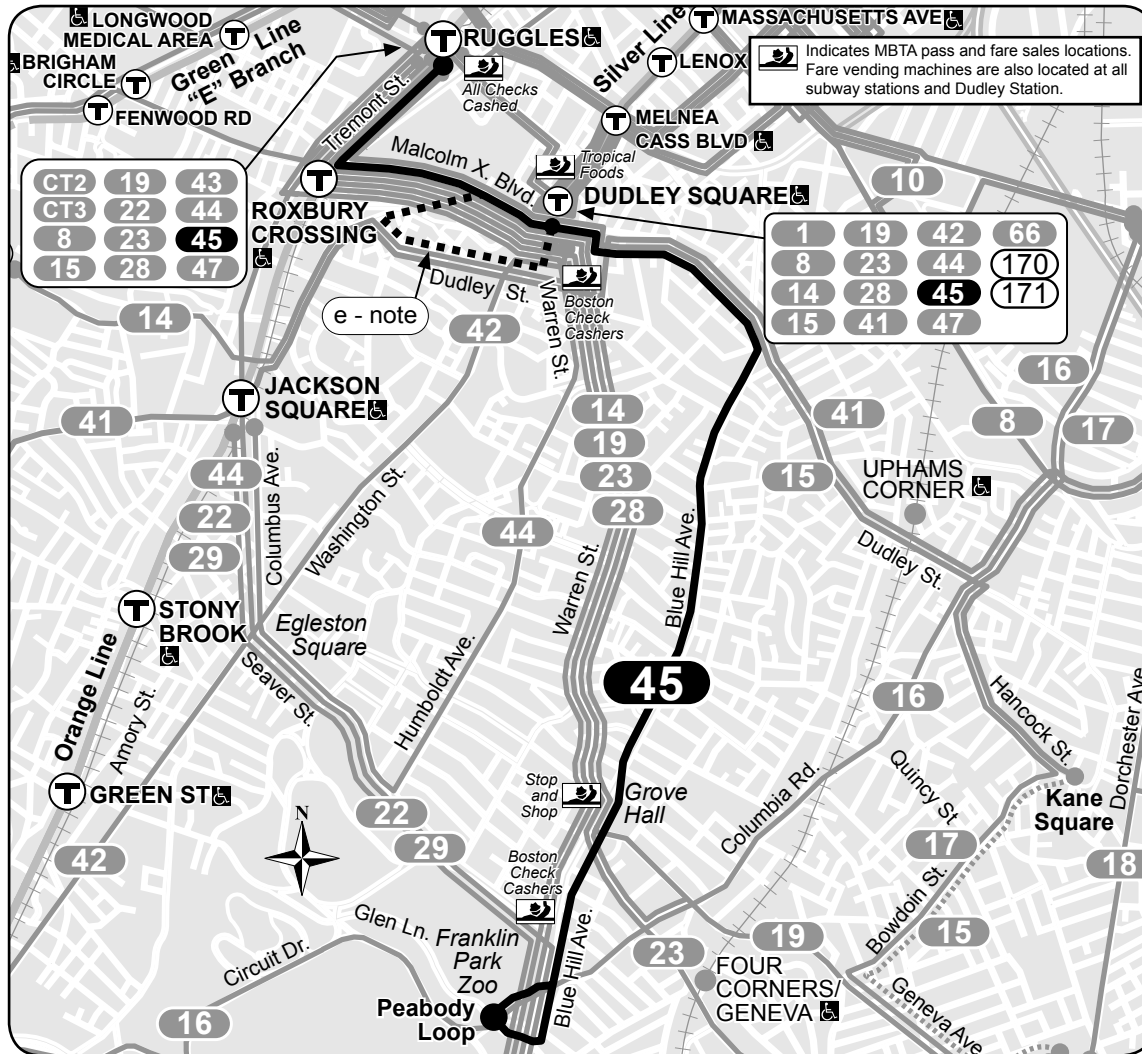

Route 45 Franklin Park Zoo - Ruggles Station

45

Winter December 31, 2017 - March 31, 2018

Franklin Park Zoo- Ruggles Station

Serving

- Grove Hall
- Blue Hill Avenue
- Eliot Square
- Dudley Station
- Orange Line
- Needham Commuter Rail
- Franklin Commuter Rail
- Providence/Stoughton Commuter Rail

All buses are accessible to persons with disabilities

- a - From Ashmont Station via Route 22
- b - To Ashmont Station via Route 22.
- e - Via John Eliot Square
- s - Does NOT run during school vacation
- w - Waits for last train to arrive at Ruggles station.

45

Sunday

Inbound			Outbound		
Leave Franklin Park	Arrive Dudley Station	Arrive Ruggles Station	Leave Ruggles Station	Arrive Dudley Station	Arrive Franklin Park
6:30A	6:40A	6:44A	6:10A	6:16A	6:30A
7:15	7:26	7:30	6:50	6:56	7:10
8:00	8:11	8:15	7:35	7:41	7:55
8:45	8:57	9:02	8:20	8:26	8:40
9:30	9:42	9:47	9:05	9:11	9:25
10:15	10:28	10:33	9:50	9:56	10:10
11:05	11:18	11:23	10:40	10:48	11:04
			11:30	11:38	11:54
12:00N	12:13P	12:18P	12:30P	12:38P	12:54P
1:00P	1:13	1:18	1:30	1:38	1:56
2:00	2:16	2:21	2:30	2:38	2:56
3:00	3:14	3:19	3:30	3:38	3:56
4:00	4:14	4:19	4:30	4:38	4:51
4:55	5:09	5:14	5:15	5:23	5:39
5:45	5:57	6:02	6:05	6:13	6:29
6:30	6:41	6:46	6:50	6:58	7:12
7:15	7:26	7:31	7:35	7:43	7:57
8:00	8:11	8:16	8:20	8:28	8:41
8:45	8:56	9:01	9:05	9:12	9:25
9:30	9:40	9:44	9:50	9:57	10:10
10:15	10:25	10:29	10:35	10:42	10:55
11:00	11:10	11:14	11:25	11:32	11:45

bw 1:00A 1:05A 1:13A

WEEKEND NOTE:

All outbound trips service John Eliot Square

Fare	Local Bus	Bus + Bus	Rapid Transit	Bus + Rapid Transit
CharlieCard	\$1.70	\$1.70	\$2.25	\$2.25
CharlieTicket	\$2.00	\$2.00	\$2.75	\$4.75
Cash-on-Board	\$2.00	\$4.00	\$2.75	\$4.75
Student*	\$0.85	\$0.85	\$1.10	\$1.10
Senior/TAP**	\$0.85	\$0.85	\$1.10	\$1.10