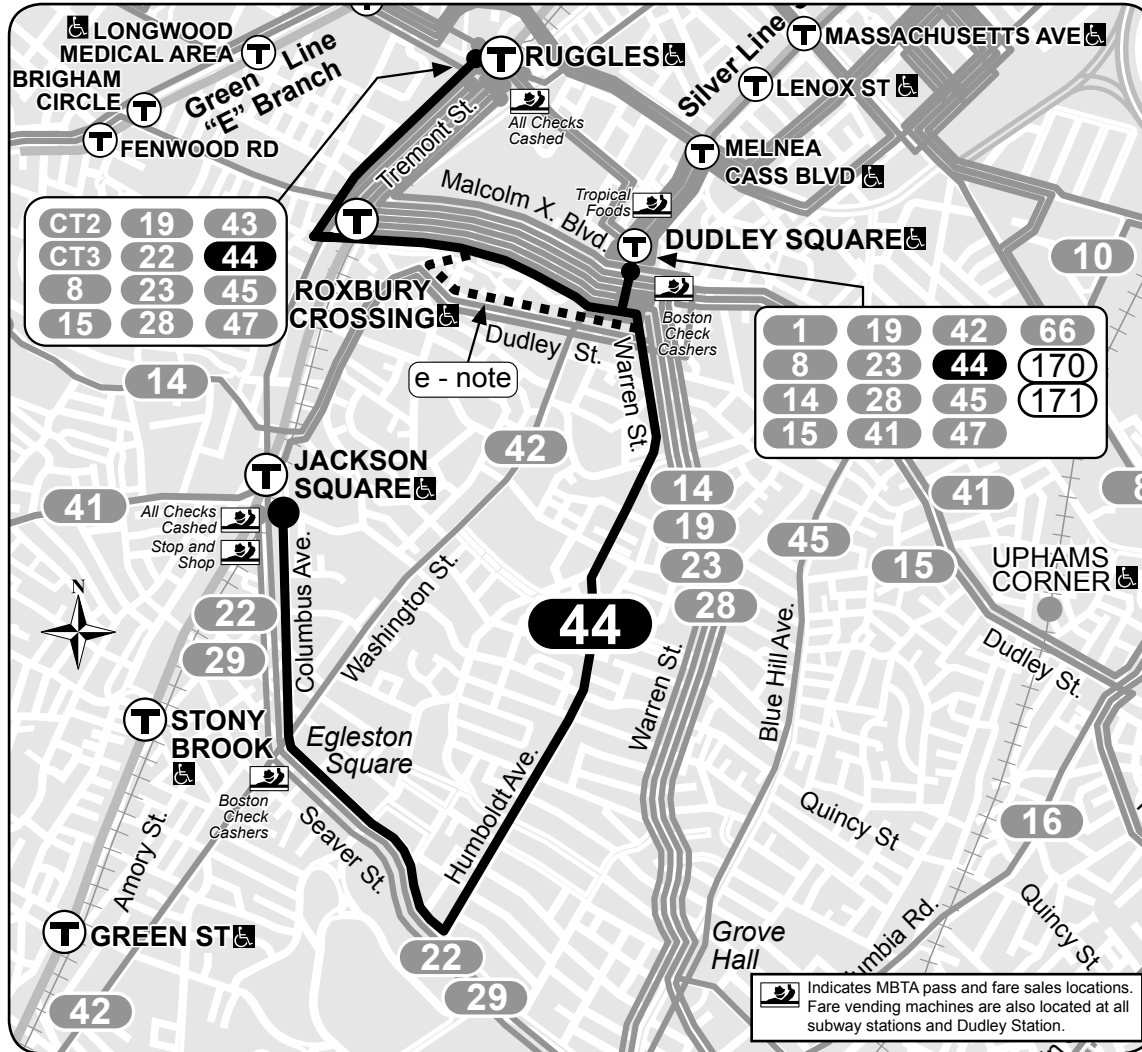

Route 44 Jackson Square Station - Ruggles Station

44

Winter December 31, 2017 - March 31, 2018

Jackson Square Station - Ruggles Station

Serving

- Egleston Square
- Roxbury Library
- Roxbury District Courthouse
- Boston Police District 2
- Eliot Square
- Orange Line
- Needham Commuter Rail
- Franklin Commuter Rail
- Providence/Stoughton Commuter Rail

e - Via John Eliot Square.
s - Does NOT run during school vacation.
t - Leaves from Townsend & Warren Streets.
w - Waits for last train to arrive at Ruggles station.

All buses are accessible to persons with disabilities

44 Sunday			44 Saturday		
Inbound			Outbound		
Leave Jackson Square Station	Arrive Seaver & Humboldt Avenue	Arrive Ruggles Station	Leave Ruggles Station	Arrive Seaver & Humboldt Avenue	Arrive Jackson Square Station
6:15A	6:19A	6:31A	6:35A	6:47A	6:52A
7:00	7:04	7:16	7:20	7:32	7:37
7:45	7:49	8:01	8:05	8:19	8:24
8:30	8:34	8:46	8:50	9:04	9:09
9:15	9:20	9:34	9:35	9:49	9:54
10:00	10:05	10:19	10:25	10:40	10:45
10:50	10:55	11:09	11:15	11:31	11:36
11:40	11:45	11:59			
12:30P	12:35P	12:49P	12:05P	12:21P	12:27P
1:30	1:35	1:49	2:00	2:16	2:22
2:30	2:36	2:51	3:00	3:17	3:24
3:30	3:36	3:51	4:00	4:17	4:24
4:30	4:35	4:51	5:00	5:16	5:23
5:25	5:30	5:44	5:50	6:06	6:13
6:15	6:20	6:34	6:35	6:51	6:58
7:00	7:05	7:19	7:20	7:36	7:43
7:45	7:50	8:03	8:05	8:20	8:26
8:30	8:34	8:46	8:50	9:05	9:11
9:15	9:19	9:31	9:35	9:48	9:54
10:00	10:04	10:16	10:20	10:33	10:39
10:45	10:49	11:01	11:05	11:18	11:24
11:30	11:33	11:44	11:50	12:03A	12:09A
12:15A	12:18A	12:29A	12:35A	12:47	12:50