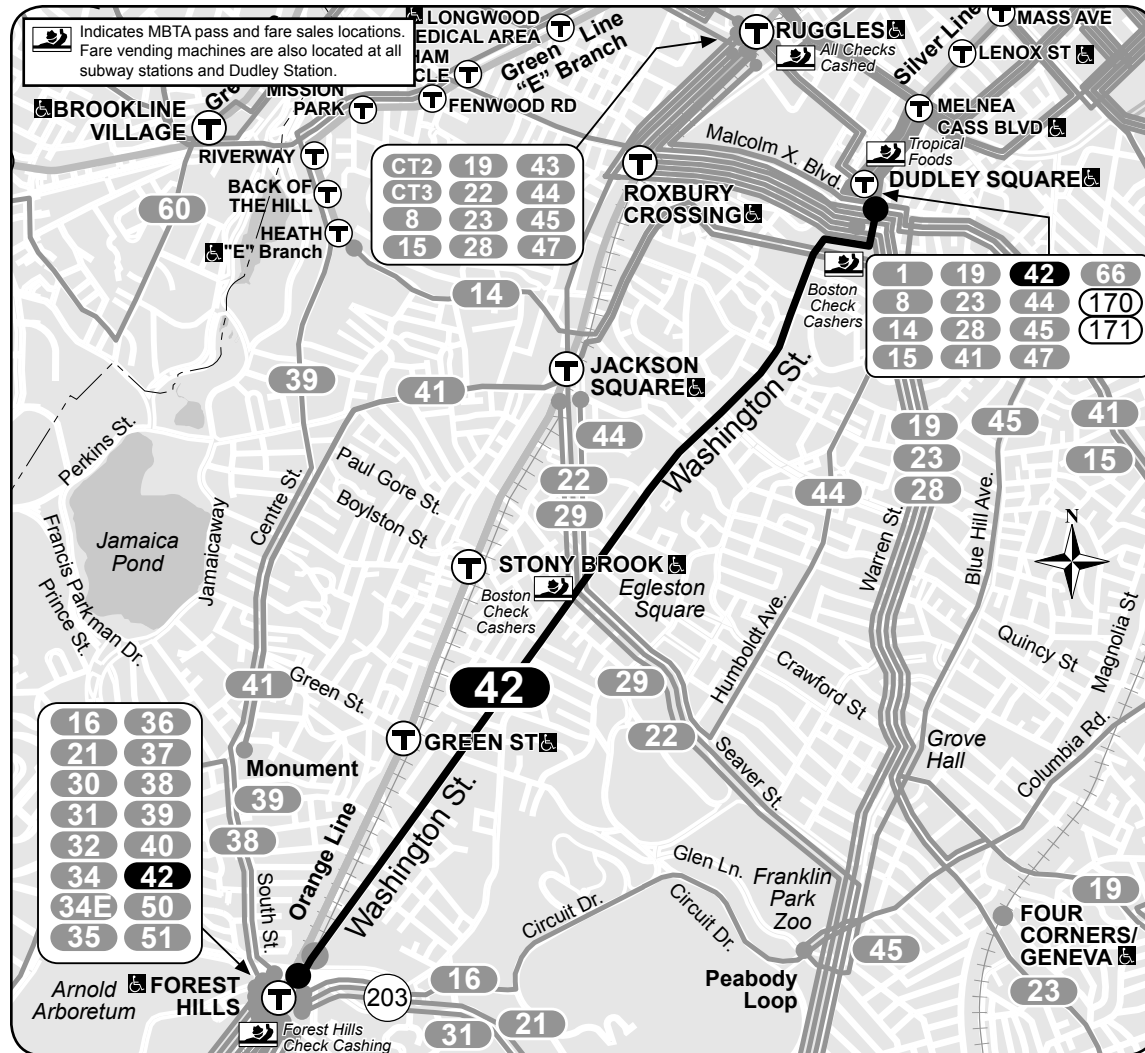

## Route 42 Forest Hills Station - Dudley Station

## Forest Hills Station - Dudley Station

Serving

- Egleston Square
- Dudley Square
- Boston English High School
- Orange Line
- Needham Commuter Rail

 Massachusetts Bay Transportation Authority **massDOT**  
Massachusetts Department of Transportation

42

Saturday

Table with columns: Inbound, Outbound, Leave Forest Hills Lower Busway, Arrive Egleston Square, Arrive Dudley Station, Leave Dudley Station, Arrive Egleston Square, Arrive Forest Hills Station. Rows show departure times from 5:15A to 12:00M.

42

Sunday

Table with columns: Inbound, Outbound, Leave Forest Hills Lower Busway, Arrive Egleston Square, Arrive Dudley Station, Leave Dudley Station, Arrive Egleston Square, Arrive Forest Hills Station. Rows show departure times from 6:00A to 12:28A.