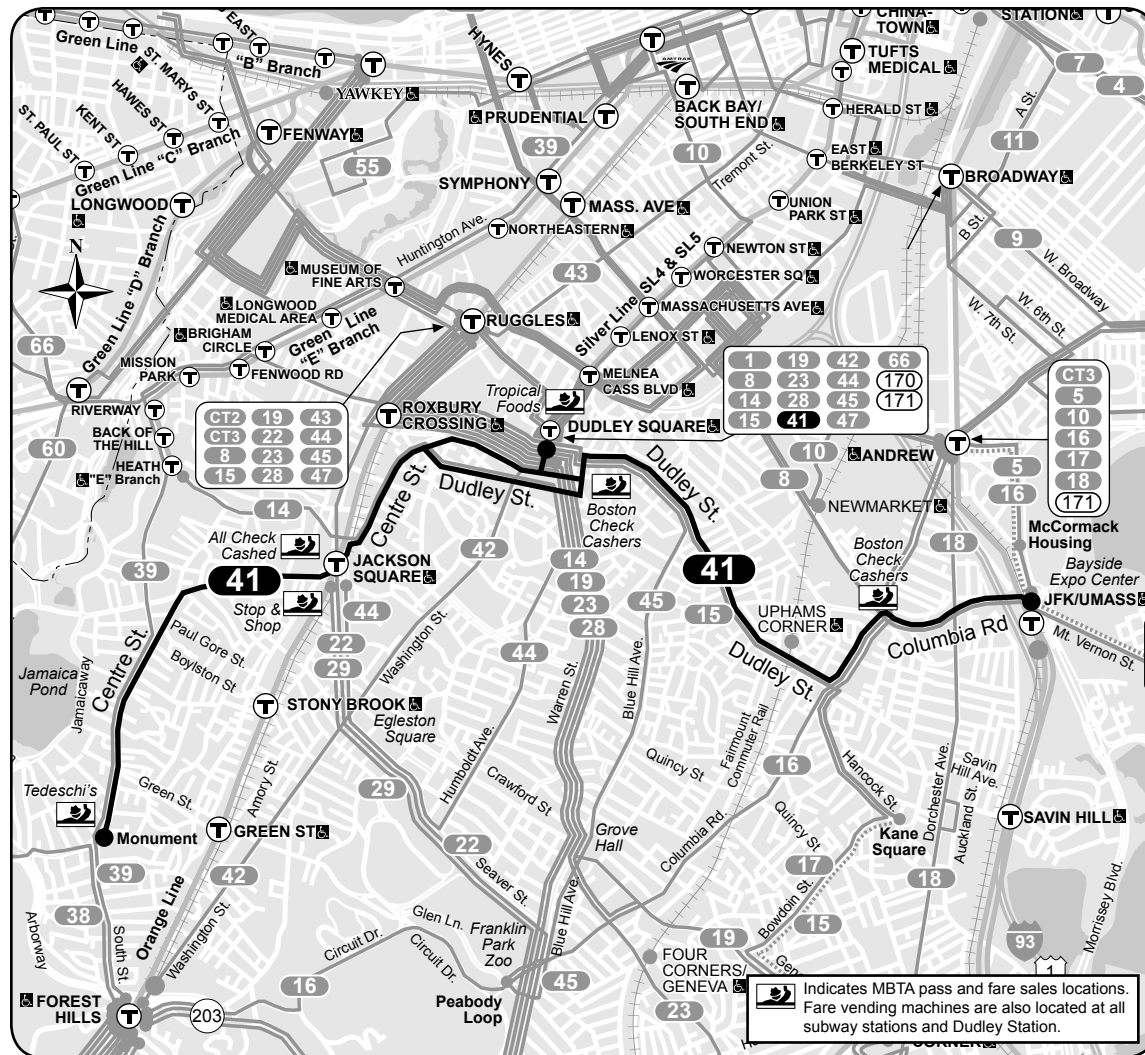

Route 41 Centre & Eliot Streets - JFK/UMass Station

41

Winter December 31, 2017 - March 31, 2018

Centre & Eliot Streets - JFK/UMass Station

Serving

- Jackson Square
- Dudley Station
- Madison Park High School
- Orange Line
- Red Line

41 Saturday					
Inbound			Outbound		
Leave Centre & Eliot Sts.	Arrive Dudley Station	Arrive JFK/UMass Station	Leave JFK/UMass Station	Arrive Dudley Station	Arrive Centre & Eliot Sts.
7:40A	7:54A	8:09A	7:00A	7:13A	7:24A
8:30	8:44	8:59	7:45	7:58	8:09
9:15	9:31	9:47	8:30	8:45	8:57
10:00	10:19	10:36	9:15	9:30	9:42
10:45	11:04	11:21	10:00	10:17	10:34
11:35	11:57	12:16P	10:45	11:02	11:19
			11:35	11:54	12:13P
12:25P	12:47P	1:07P			
1:15	1:36	1:56	12:25P	12:44P	1:02P
2:05	2:26	2:46	1:15	1:32	1:52
2:55	3:16	3:35	2:05	2:22	2:42
3:45	4:05	4:23	2:55	3:12	3:32
4:35	4:55	5:13	3:45	4:02	4:22
5:25	5:44	6:02	4:35	4:52	5:06
6:15	6:33	6:51	5:25	5:40	5:54
7:00	7:17	7:32	6:15	6:30	6:44
7:40	7:57	8:12	7:00	7:15	7:29

All buses are accessible to persons with disabilities

**Route 41
Centre & Eliot Sts.-JFK/UMass Station**

Winter 2018 Holidays
January 1: see Sunday January 15 & February 19: see Saturday