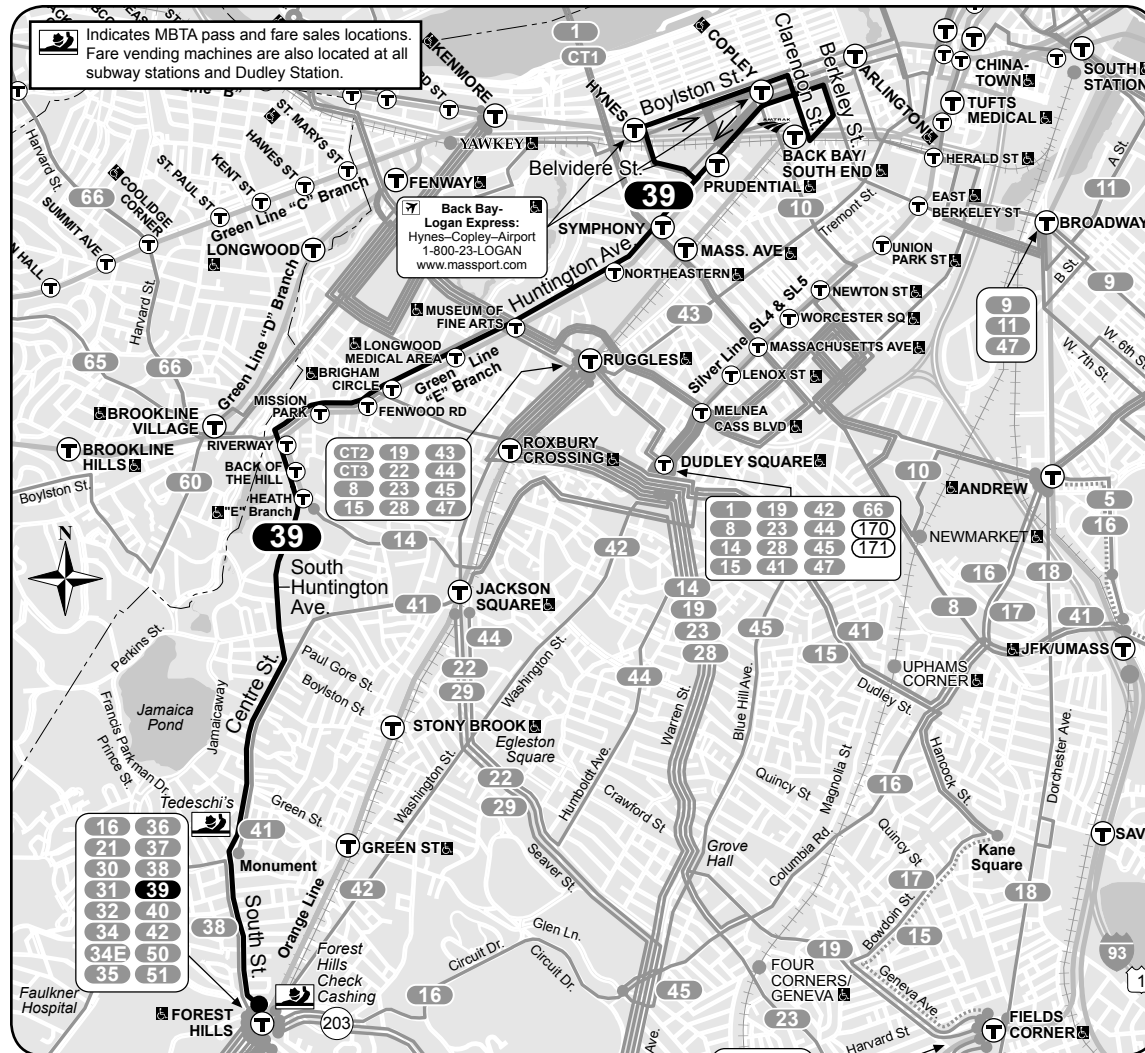

Route 39 Forest Hills Station - Back Bay Station

39

Winter December 31, 2017 - March 31, 2018

Forest Hills Station-Back Bay Station

Serving

- VA Hospital
- Jamaica Plain Center
- Northeastern University
- Brigham & Women's Hospital
- Symphony Hall
- Museum of Fine Arts
- Prudential Center
- Copley Square

- a - Through service to/from downtown Boston.
- h - To/from Huntington Avenue at Longwood Avenue.
- l - Originates Avenue Louis Pasteur.
- s - Does NOT run during school vacation.
- w - Waits for last train to arrive at station.