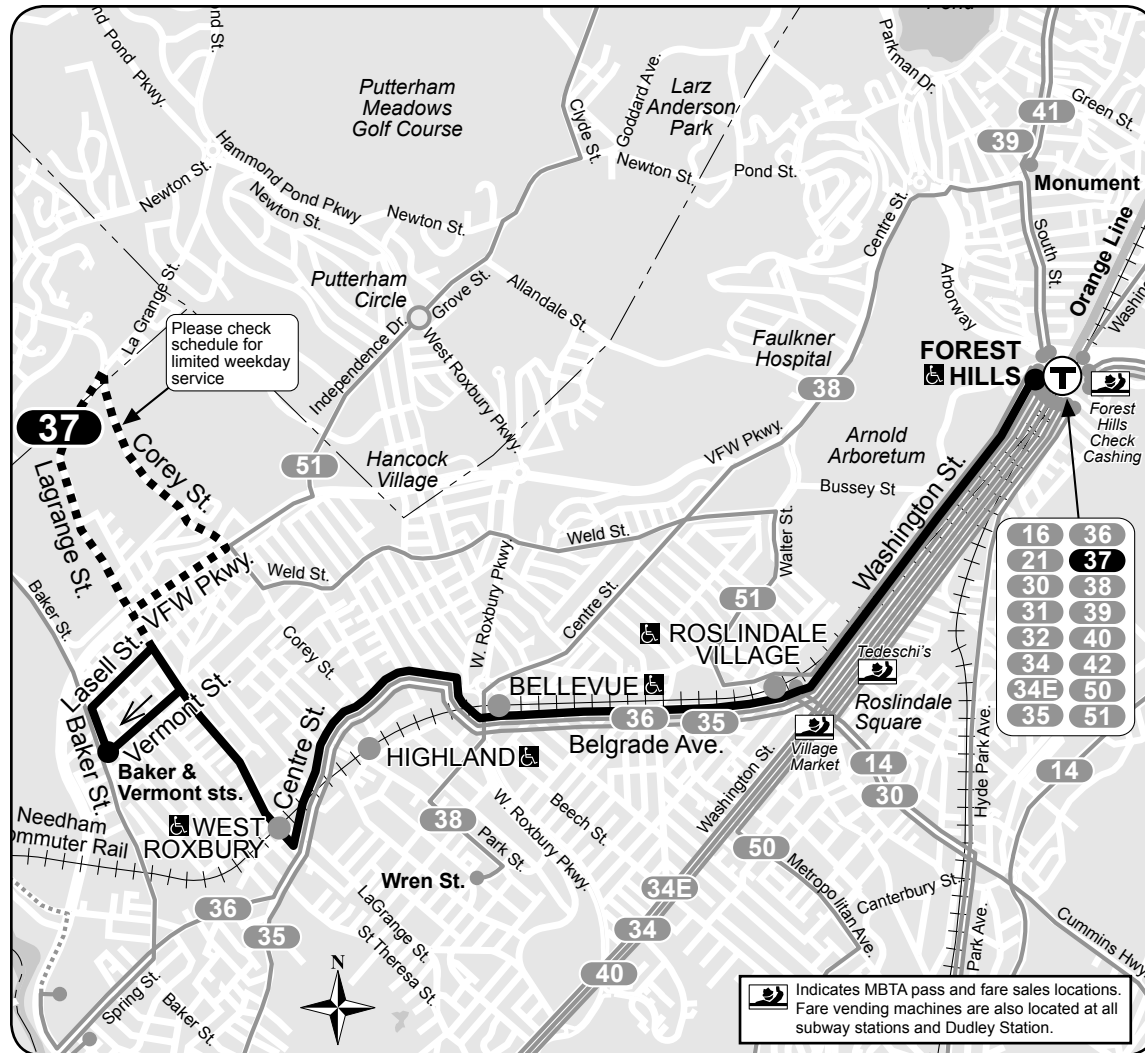

Route 37 Baker and Vermont Streets - Forest Hills Station

37

Winter December 31, 2017 - March 31, 2018

Baker & Vermont Streets- Forest Hills Station

Serving

- Roslindale Square
- Centre Street Shopping District
- Orange Line
- Needham Commuter Rail

All buses are accessible to persons with disabilities

**Route 37
 Baker & Vermonts Streets-
 Forest Hills Station**

NOTE: The following Saturday trips— 6:25 am, 7:25 am, and 8:20 am (inbound)— 5:30 am, 6:30 am, and 7:30 am (outbound) operate via Route 38 between Forest Hills Station and West Roxbury Parkway. The bus then travels via Route 37 between West Roxbury Parkway and Baker & Vermont Streets. No service to Anawan Avenue, Park or Wren Streets at these times. Bus leaves Forest Hills Station at berth #2