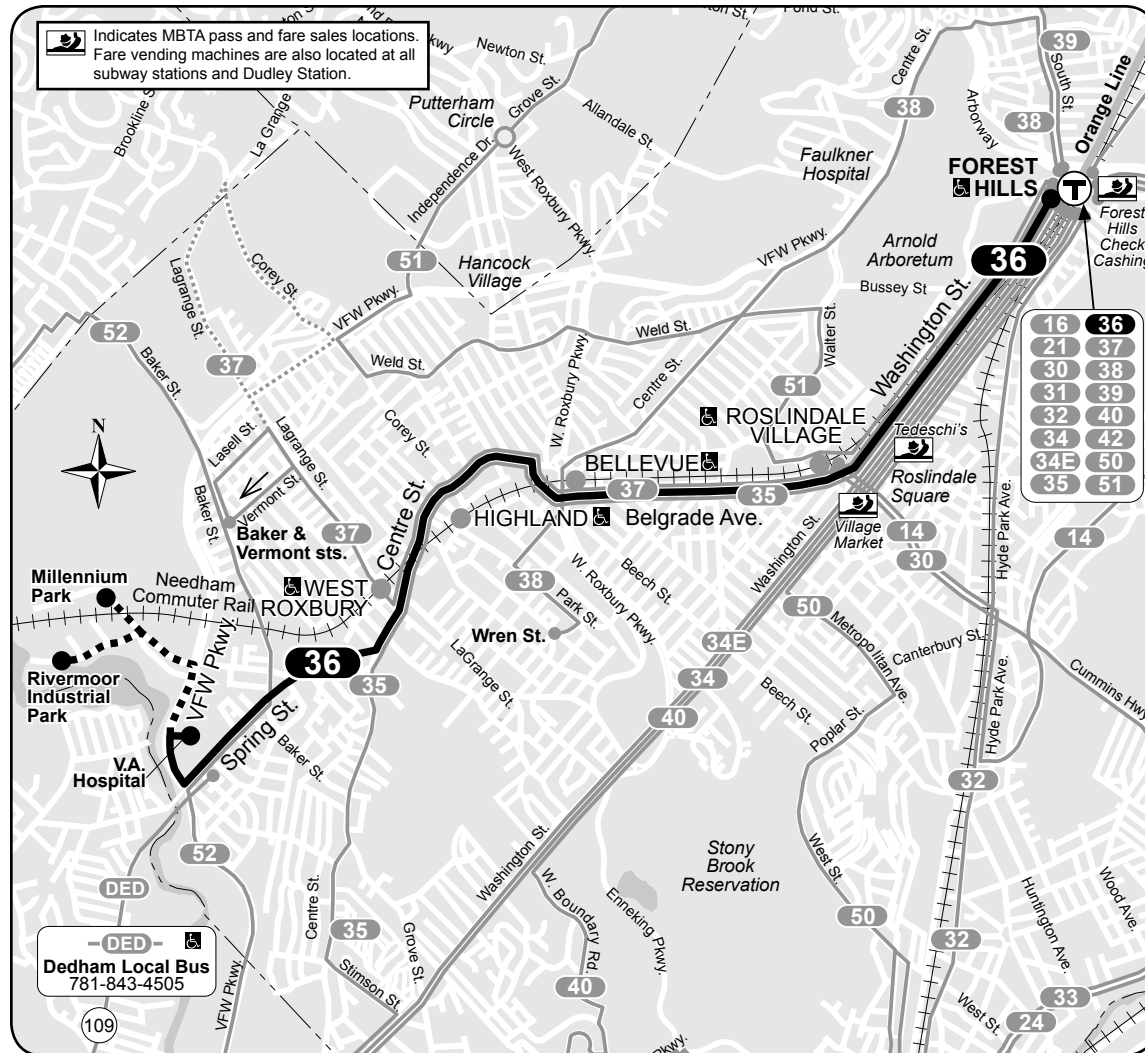

## Route 36 Charles River Loop or VA Hospital - Forest Hills Station

# 36

Winter December 31, 2017 - March 31, 2018

## Charles River Loop or VA Hospital- Forest Hills Station

### Serving

- Rivermoor Industrial Area
- Millennium Park
- Roslindale Square
- Centre Street Shopping District
- Orange Line
- Needham Commuter Rail

**T** Massachusetts Bay Transportation Authority **massDOT**  
Massachusetts Department of Transportation