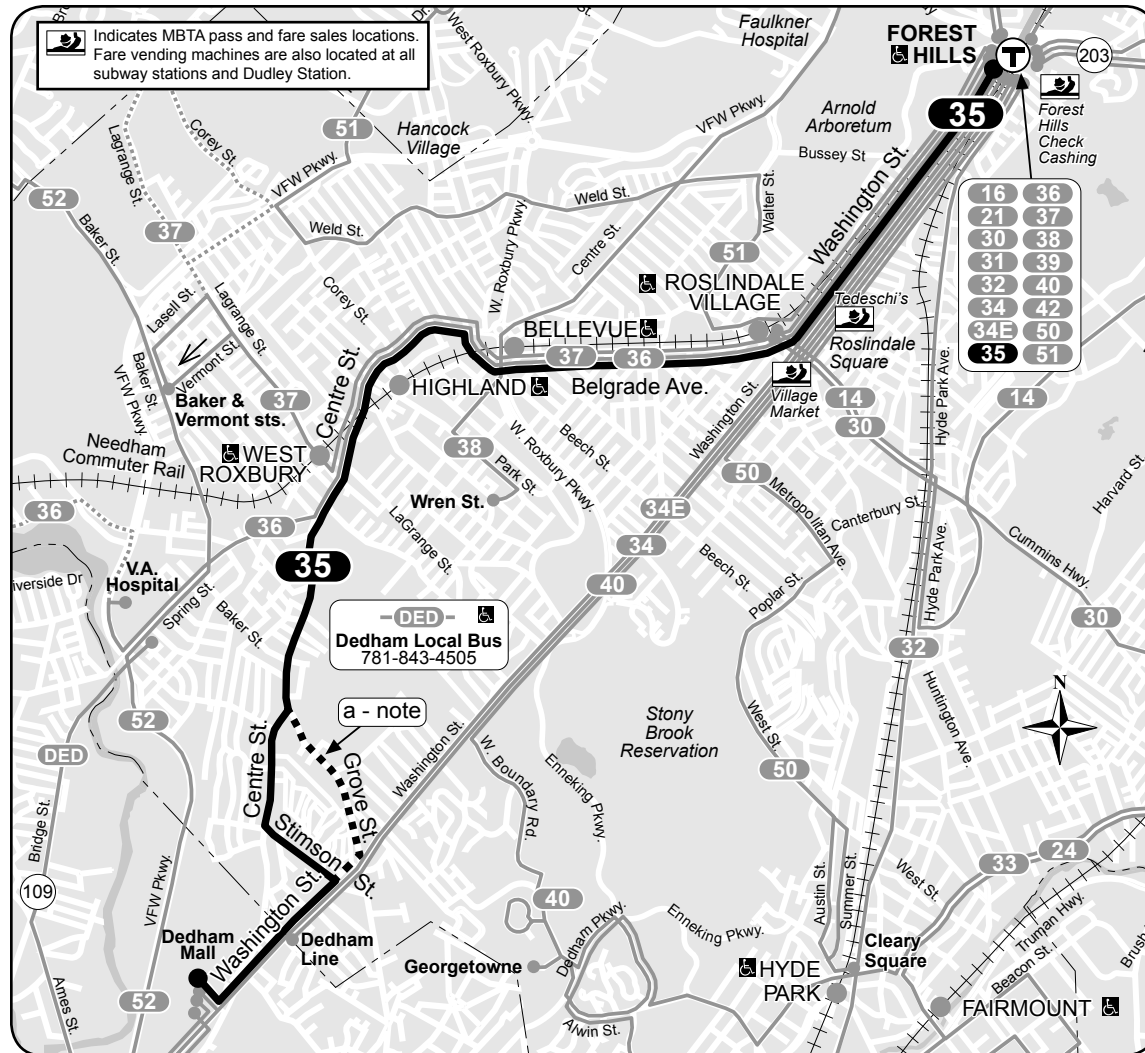

Route 35 Dedham Mall/Stimson Street - Forest Hills Station

35

Winter December 31, 2017 - March 31, 2018

Dedham Mall/Stimson St.- Forest Hills Station

Serving

- Roslindale Square
- Centre Street Shopping District
- Orange Line
- Needham Commuter Rail

a - Via Grove St.
l - To or from Louis Pasteur Ave.
s - Does NOT run during school vacation.
w - Route 36 to Charles River Loop and waits for last train to arrive at Forest Hills Station.

35

Sunday

Inbound				Outbound			
Leave Dedham Mall	Arrive Stimson Street	Arrive Roslindale Square	Arrive Forest Hills Station	Leave Forest Hills Upper Busway	Arrive Roslindale Square	Arrive Stimson Street	Arrive Dedham Mall
10:00A	10:05A	10:23A	10:28A	9:30A	9:33A	9:45A	9:51A
11:10	11:17	11:37	11:41	10:40	10:45	10:56	11:06
				11:45	11:50	12:01P	12:11P
12:15P	12:19P	12:37P	12:41P	12:50P	12:54P	1:09P	1:17P
1:20	1:24	1:41	1:46	1:55	1:59	2:13	2:21
2:25	2:32	2:47	2:52	3:00	3:04	3:18	3:26
3:30	3:37	3:53	3:57	4:00	4:04	4:18	4:26
4:30	4:36	4:53	4:56	5:00	5:04	5:18	5:26
5:30	5:35	5:51	5:54	6:00	6:04	6:17	6:27
6:30	6:34	6:48	6:52	7:00	7:04	7:17	7:25
7:30	7:34	7:48	7:52	w 1:10A	1:13A