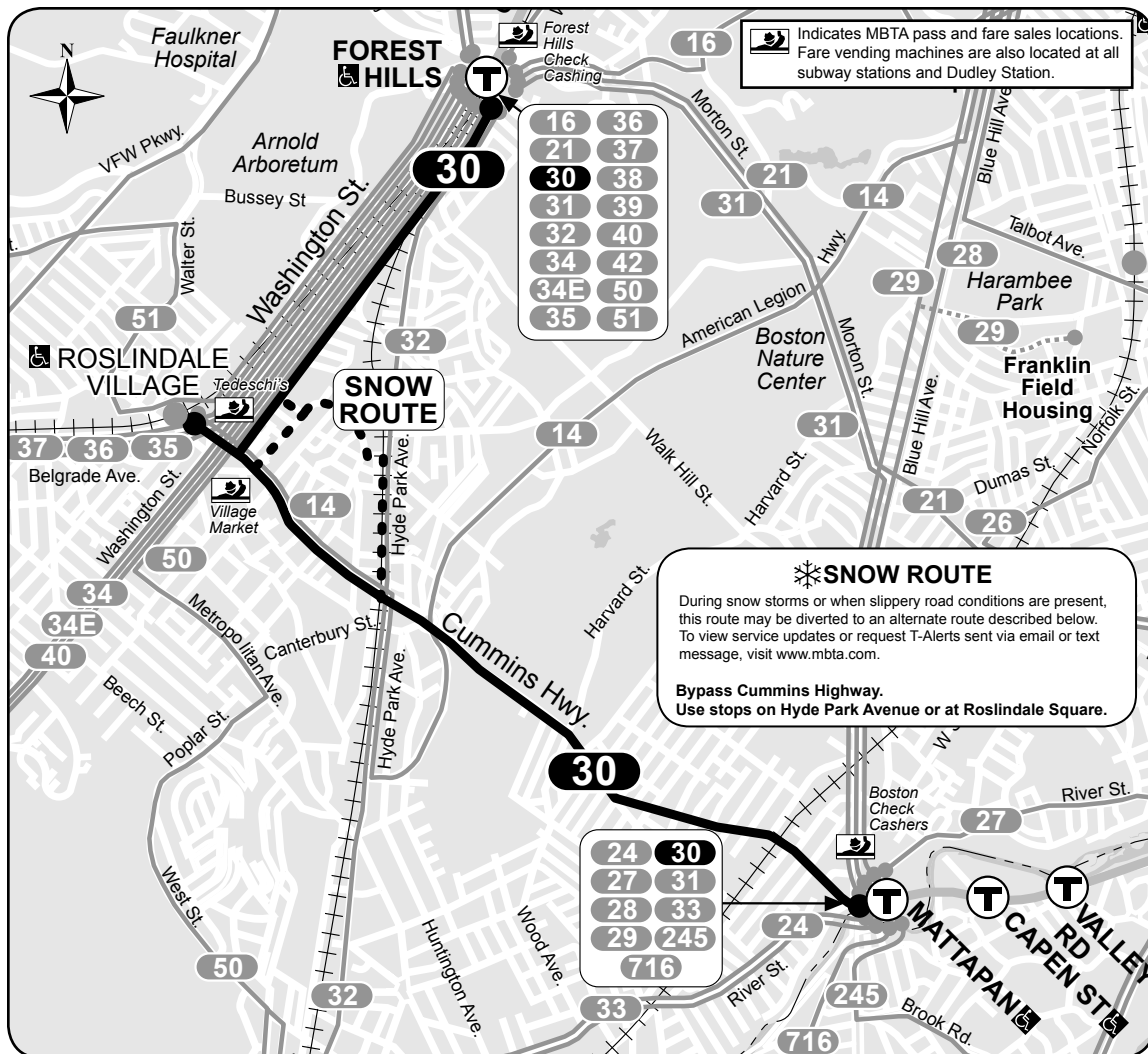

Route 30 Mattapan Station - Forest Hills Station

30

Winter December 31, 2017 - March 31, 2018

Mattapan Station- Forest Hills Station via Cummins Highway and Roslindale Square

- Serving**
- Mt. Calvary Cemetery
 - Mattapan High Speed Line
 - Needham Commuter Rail
 - Orange Line
 - Roslindale Square

- c - Originates at Ashmont Station and continues to Rivermoor Street at Industrial Park via Belgrade & Corinth Streets (Roslindale Square)
- h - Originates at Brother Herran Way at Baker Street and continues to Ashmont Station.
- s - Does NOT run during school vacation.

30

Saturday

Inbound				Outbound			
Leave Mattapan Station	Arrive Hyde Park Avenue	Arrive Roslindale Square	Arrive Forest Hills Station	Leave Forest Hills Upper Busway	Arrive Roslindale Square	Arrive Hyde Park Avenue	Arrive Mattapan Station
5:20A	5:27A	5:29A	5:33A	5:45A	5:48A	5:51A	5:58A
6:10	6:18	6:20	6:24	6:35	6:38	6:41	6:48
7:00	7:08	7:10	7:14	7:25	7:28	7:32	7:41
7:50	7:59	8:02	8:07	8:15	8:18	8:22	8:31
8:40	8:49	8:52	8:57	9:05	9:08	9:13	9:24
9:30	9:39	9:43	9:48	9:55	9:58	10:04	10:14
10:20	10:30	10:34	10:40	10:50	10:54	11:00	11:12
11:20	11:30	11:34	11:40	11:45	11:50	11:56	12:08P
				12:15P	12:25P	12:29P	12:35P
				1:10	1:20	1:24	1:30
				2:02	2:12	2:16	2:22
				2:57	3:07	3:11	3:17
				3:50	4:00	4:03	4:08
				4:40	4:50	4:53	4:58
				5:30	5:38	5:41	5:45
				6:15	6:23	6:26	6:30
				7:05	7:12	7:15	7:19
				7:50	7:57	8:00	8:04
				8:35	8:42	8:45	8:49
				9:20	9:27	9:30	9:34
10:05	10:12	10:15	10:19	10:30	10:34	10:38	10:49
10:55	11:01	11:03	11:07	11:20	11:24	11:27	11:37
11:50	11:56	11:58	12:02A	12:20A	12:23A	12:27A	12:35A
12:40A	12:46A	12:48A	12:52				