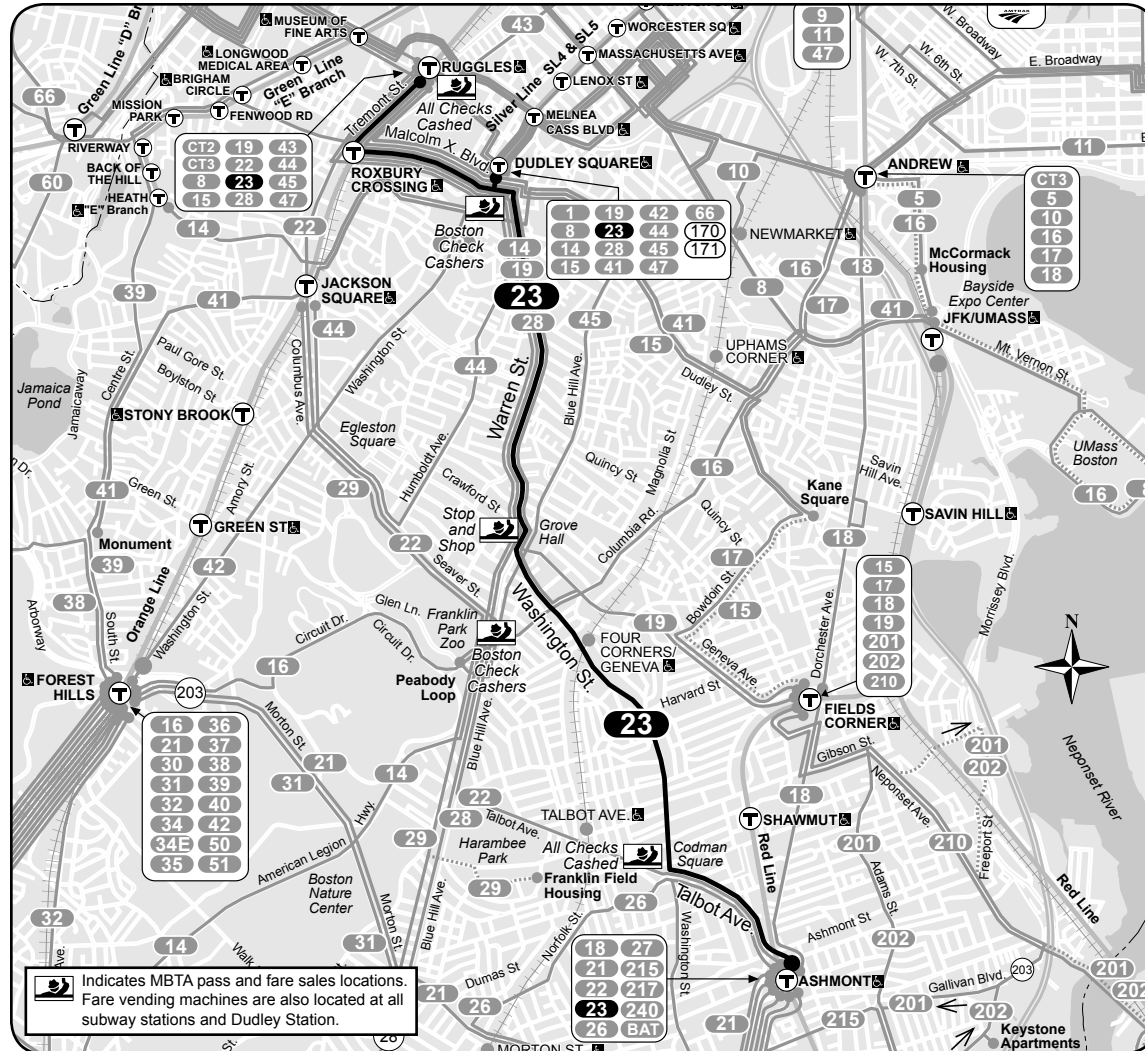

schedule change

Route 23 Ashmont Station - Ruggles Station

23

Winter December 31, 2017 - March 31, 2018

Ashmont Station- Ruggles Station via Washington Street

Serving

- Codman Square
- Dorchester Courthouse
- Roxbury Courthouse
- Grove Hall
- Police District 2
- Dudley Station
- Red Line
- Orange Line
- Needham Commuter Rail
- Franklin Commuter Rail
- Providence/Stoughton Commuter Rail

- d - To/from Dudley Station
- f - To Franklin Park via Warren St. to Blue Hill Ave.
- m- Leaves from Malcolm X. Blvd.
- s - Does NOT run during school vacation
- t - Leaves from Townsend & Warren Streets
- u - Via Dudley Station & Union Square to Watertown Square
- w - Waits for last train to arrive at station.