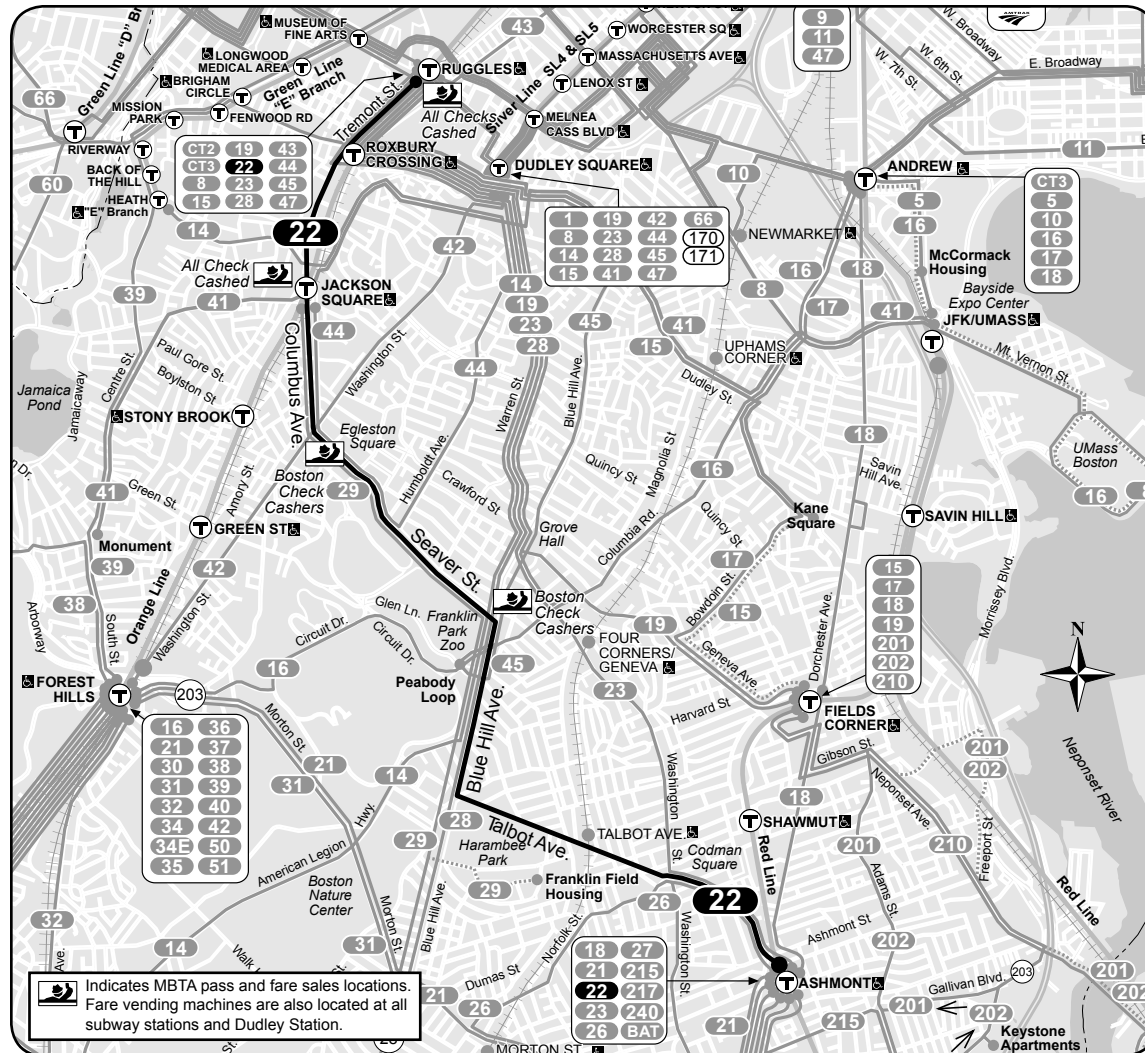

## Route 22 Ashmont Station - Ruggles Station

# 22

Winter December 31, 2017 - March 31, 2018

## Ashmont Station- Ruggles Station via Talbot Avenue

Serving

- Codman Square
- Frankin Field
- Frankin Park Zoo
- Egleston Square
- Jackson Square Station
- Red Line
- Orange Line
- Needham Commuter Rail
- Franklin Commuter Rail
- Providence/Stoughton Commuter Rail