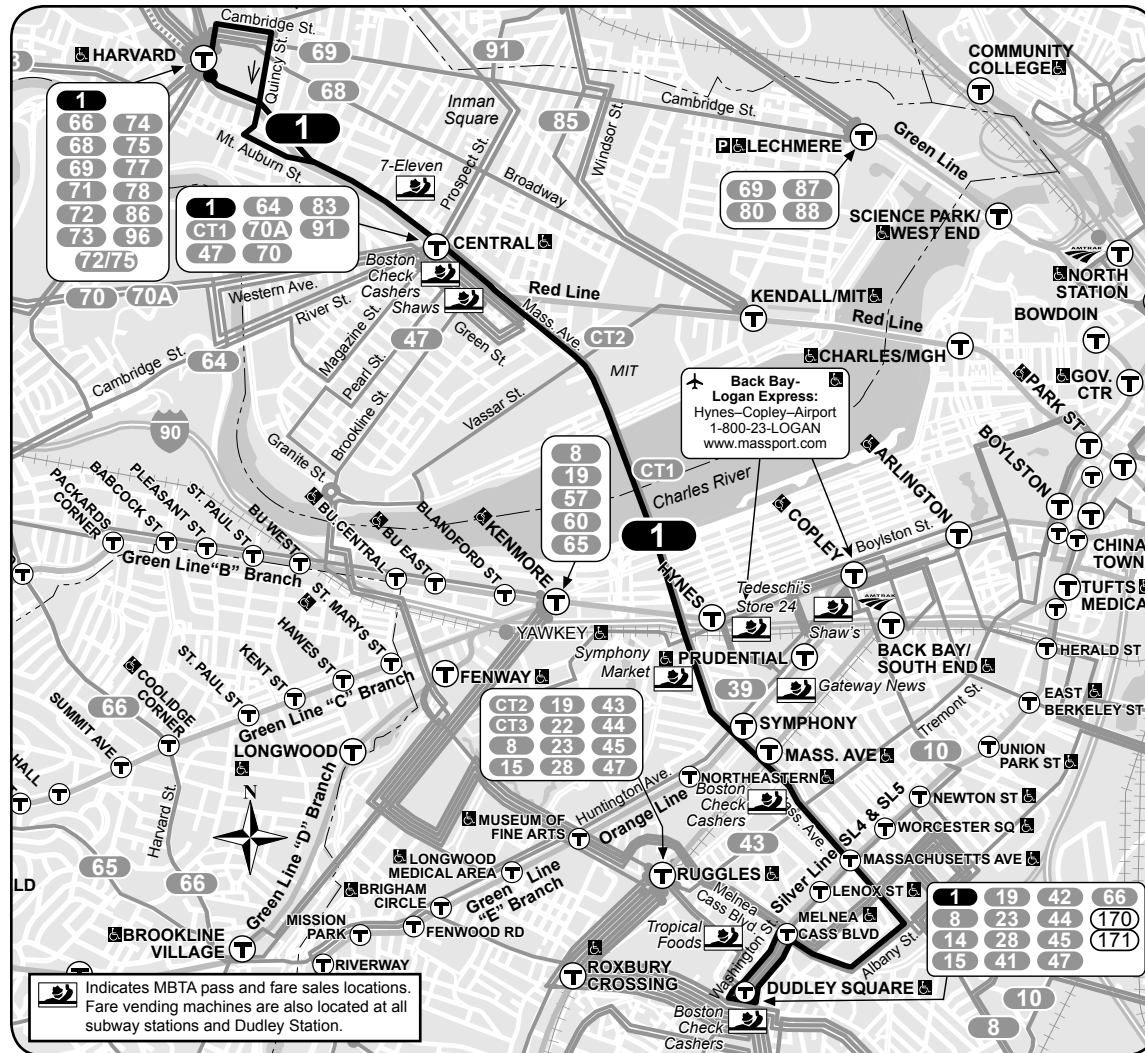

Route 1 Harvard/Holyoke Street - Dudley Station

1

Winter December 31, 2017 - March 31, 2018

Harvard/Holyoke Street - Dudley Station

Serving

- Boston Medical Center
- BU Medical Campus
- MIT
- Central Square Cambridge
- Symphony Hall
- Hynes Convention Center
- Red Line
- Orange Line
- Green Line
- Silver Line

Massachusetts Bay Transportation Authority *massDOT*
 Massachusetts Department of Transportation

Information 617-222-3200 • 1-800-392-6100
 (TTY) 617-222-5146 • www.mbta.com