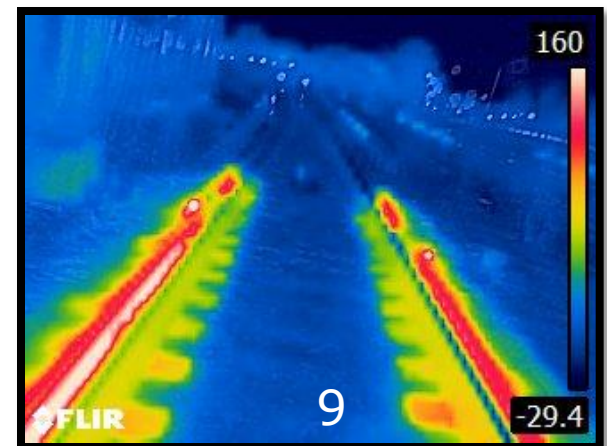

**Massachusetts Bay
Transportation Authority**

DGM Remarks

Fiscal & Management Control Board

January 8, 2018

Weather Timeline

Sunday	Monday	Tuesday	Wednesday	Thursday	Friday	Saturday
December 2017						9 Snow 3-5 Inches
10	11 EOC Activated	12	13	14 EOC Activated	15 EOC Activated	16
17	18	19	20	21	22	23 Rain/Freezing Rain/Sleet
24	25 Rain/Snow/Wind	26	27 Extreme Cold Weather	28 Extreme Cold Weather	29 Extreme Cold Weather	30 Extreme Cold Weather
31 Extreme Cold Weather	January 2018					
	1 Extreme Cold Weather	2 Extreme Cold Weather	3 Extreme Cold Weather	4 – Winter Storm Grayson – EOC Activated	5 - Storm Cleanup-Cold Weather – EOC Activated	6 Extreme Cold Weather
7 Extreme Cold Weather	8 -Cold Weather –EOC Activated					

Extreme Cold Weather

Extreme Cold Weather

Winter Storm

Winter Storm

Winter Storm

22

24

23