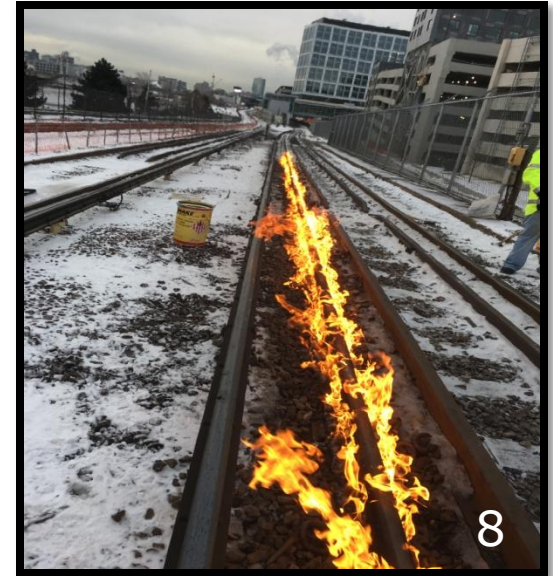

**Massachusetts Bay
Transportation Authority**

DGM Remarks

Fiscal & Management Control Board

January 8, 2018

Weather Timeline

Sunday	Monday	Tuesday	Wednesday	Thursday	Friday	Saturday
December 2017						9 Snow 3-5 Inches
10	11 EOC Activated	12	13	14 EOC Activated	15 EOC Activated	16
17	18	19	20	21	22	23 Rain/Freezing Rain/Sleet
24	25 Rain/Snow/Wind	26	27 Extreme Cold Weather	28 Extreme Cold Weather	29 Extreme Cold Weather	30 Extreme Cold Weather
31 Extreme Cold Weather	January 2018					
	1 Extreme Cold Weather	2 Extreme Cold Weather	3 Extreme Cold Weather	4 – Winter Storm Grayson – EOC Activated	5 - Storm Cleanup-Cold Weather – EOC Activated	6 Extreme Cold Weather
7 Extreme Cold Weather	8 -Cold Weather –EOC Activated					

Extreme Cold Weather

Extreme Cold Weather

Winter Storm

Winter Storm

Winter Storm

22

24

23