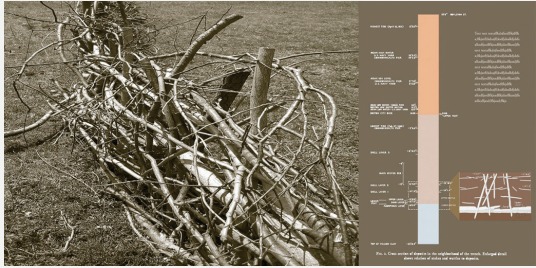

Arlington Station

Ross Miller

"Ancient Fishweir Project"

Four 4' x 8' murals
located on the Inbound
and Outbound platforms